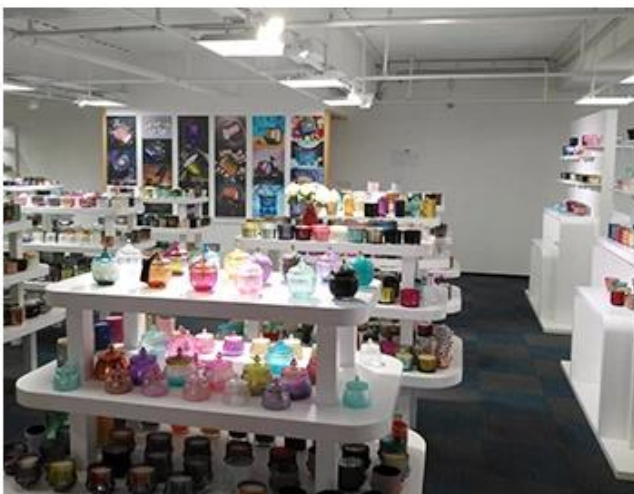

Wooden case

Office & Sample Room

We purchased an international office of 1,800 square meters in Shenzhen.

Sample room display

Meiyang Glass provides more than just **Shenzhen sample room has 5000 pieces** A wide range of options. He won a big card [Customer Reviews](#). Welcome to the Shenzhen office! The image is as following **Just part of our design candle holders** Welcome to the Shenzhen office to find your favorite, it will bring you a lot of surprises, because it is difficult to find such another supplier in China.

SAMPLE ROOM

There are more than 5000 products in
sample room of Sunny Glassware
for your reference. No second Co. in China!

Factory Show

Below are pictures of major online transactions. For more factory information, please see: [Factory tour](#)