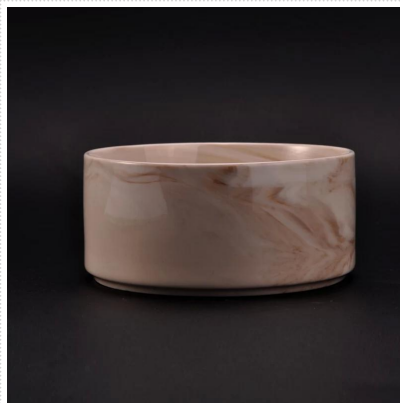

Usage of Product

1. Ceramic canlde holders can be used in wedding decoration, home decoration, party,banquet etc,
2. This candle container is very great as a gorgeous centerpiece for an event

3. The pottery candle jars can decorate your indoors and outdoors with this delicated rose figure glass candle holder.
4. The ceramic candle vessel is wonderful gift as housewarmings and other events.

More Product Pictures

Similar Products Link

Decorative handmade soy wax
ceramic scented candle jar

Hot sale matte white marble candle
bowl for home fragrance

Marble scented candles in
ceramic candle jar with marble
decal printing