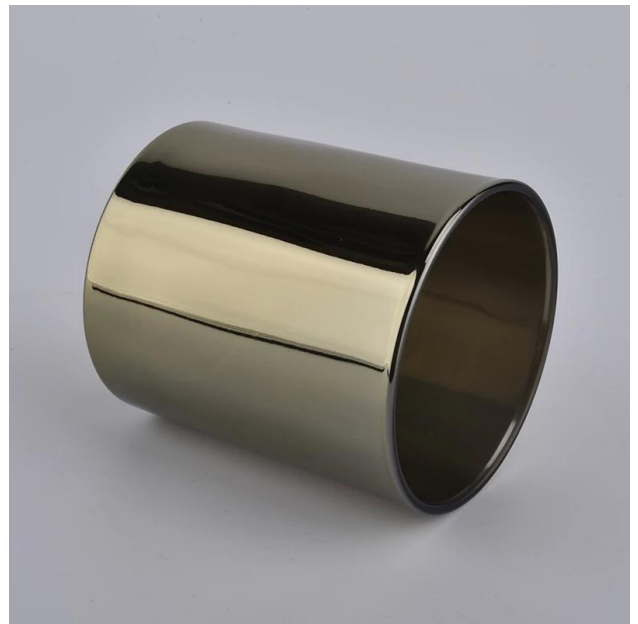

Unique market advantage

- . Focus on designs
- . candle holder supplier for 80% USA fragrance brand
- . AQL plus 6 strict and sunny QC test standards
- . Maintain quality consistent with sample and bulk products

Ceremony design awareness

- . Designed by award winning professional in SG
- . Got NEST Fragrances highly admiration
- . Friend or business relationship gift
- . Relaxation and romantic life