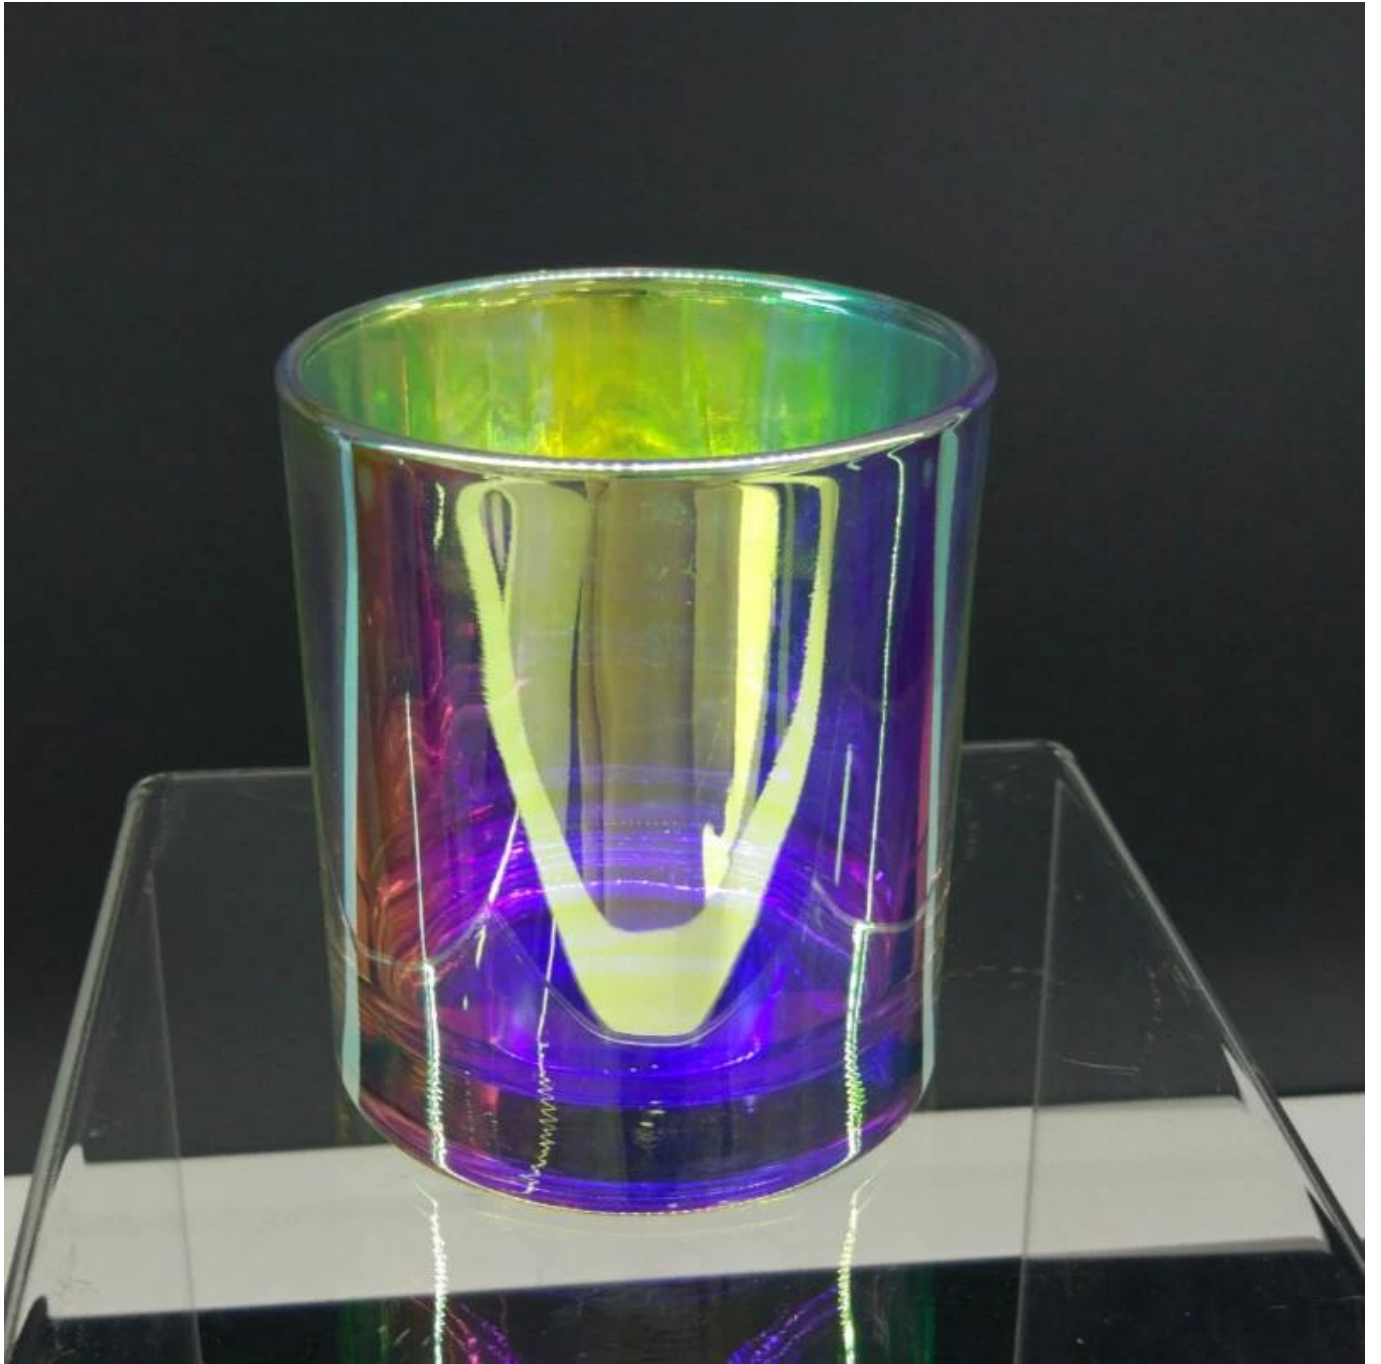

iridescent glass candle jar 8 oz wax capacity

Product Details	
Item number.	SG80901
Material	high white glass
craft	Machine made glass candle holders
Sample time	1. 5 days if there is glass shape and size 2. 15 days, if you need new shapes and sizes glass
Packing	The usual packing, 4 pieces in the inner box, 48 pieces box
Product Capacity	500,000 ~ 1,000,000 pieces per month
Delivery time	Within 35 days after sampling and order confirmed
Payment terms	30% deposit by T / T in advance and balance against copy of B / L
Delivery	By sea, by air, through express and shipping agent acceptable
Product Features	1. Home decorations glass candle jar from high quality 2. Suitable for use at hotel, home, etc. 3. Meet the ASTM Test
For your choice	1. Various designs and sizes for selection 2 Any color painted, cool, plating, laser model Processing cutter 3. Special package as shrink film, color gift box, white gift box, etc. 4. We are the exclusive employee of quality control 5. We have a professional workshop and warehouse for ensure delivery time