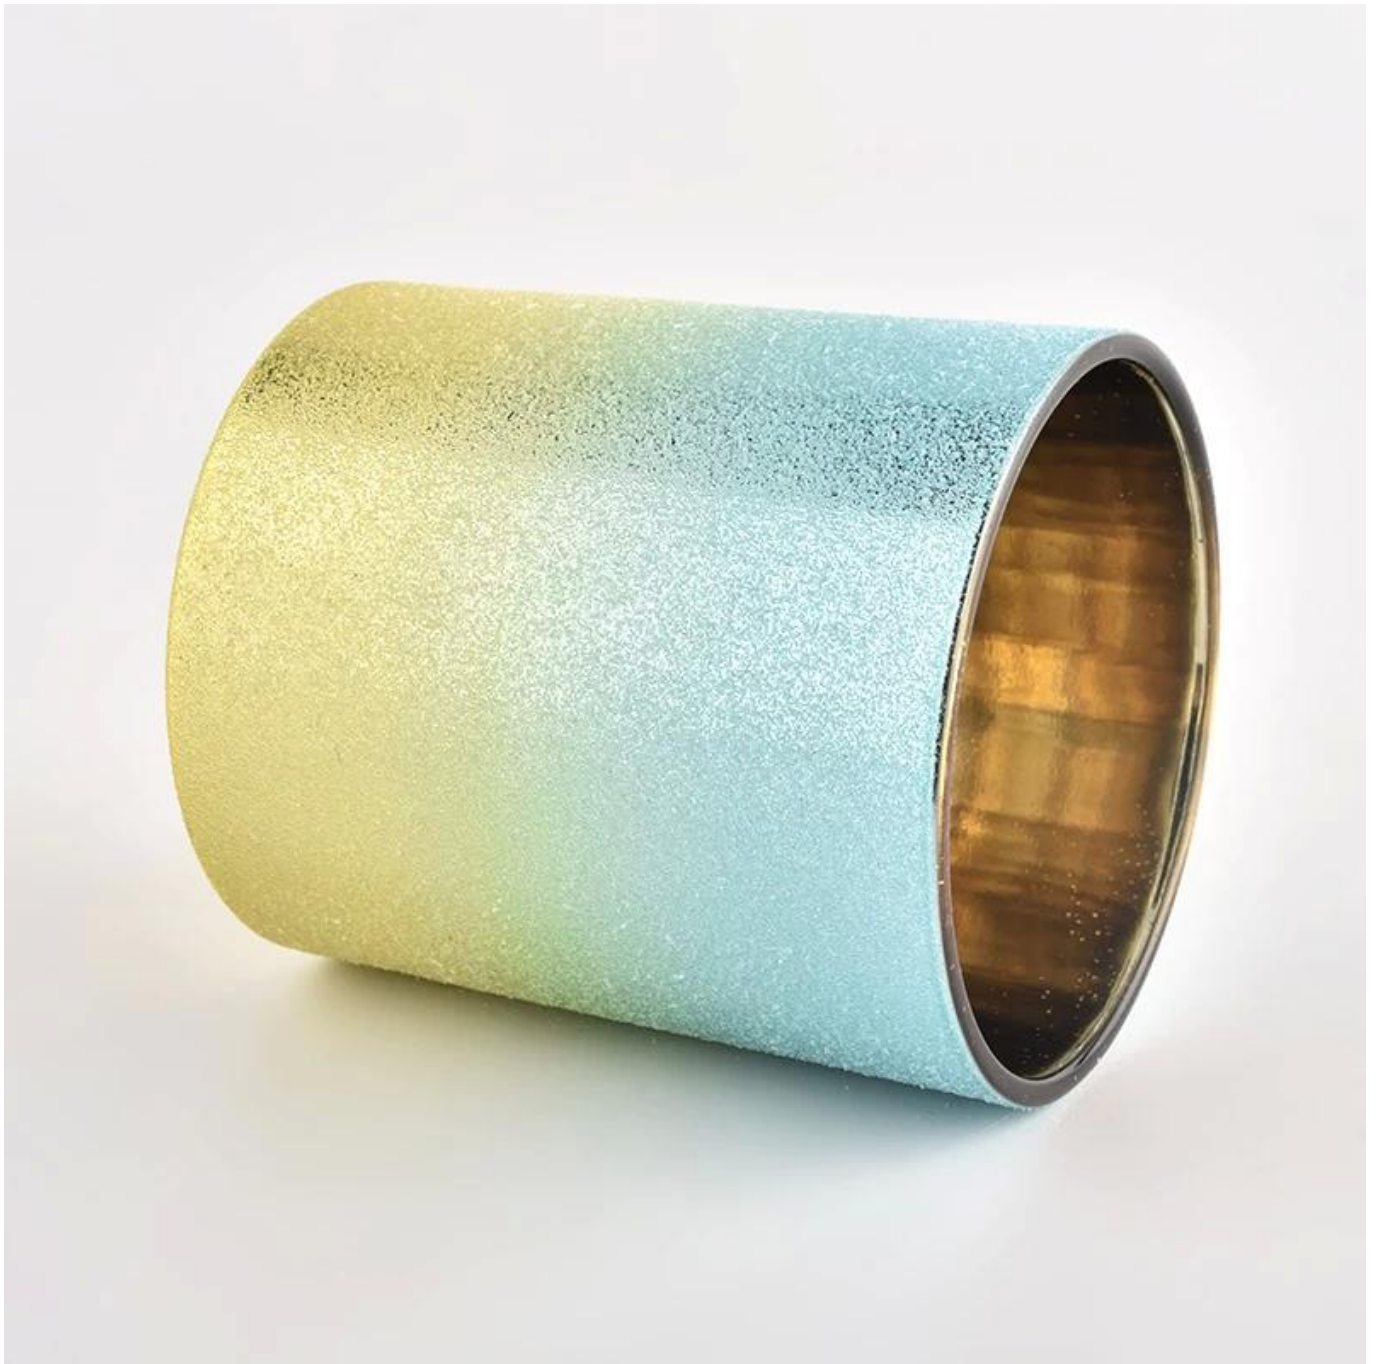

# ombre color gradient blue and yellow 300ml glass candle holder any color mixed

## Candle Jars Description

---

Item number.	SGHL22012440
Material	glass
craft	Gradient ramp glass candle jars
Sample time	1. 5 days if there is existing shape and size 2. 15 days, if you need new shapes and sizes glass candle jar
Packing	The usual packing, 4 pieces in the inner box, 48 pieces box
Product Capacity	500,000 ~ 1,000,000 pieces per month
Delivery time	Within 45 days after sampling and order confirmed
Payment terms	30% deposit by T / T in advance and balance against copy of B / L
Delivery	By sea, by air, through express and shipping agent acceptable