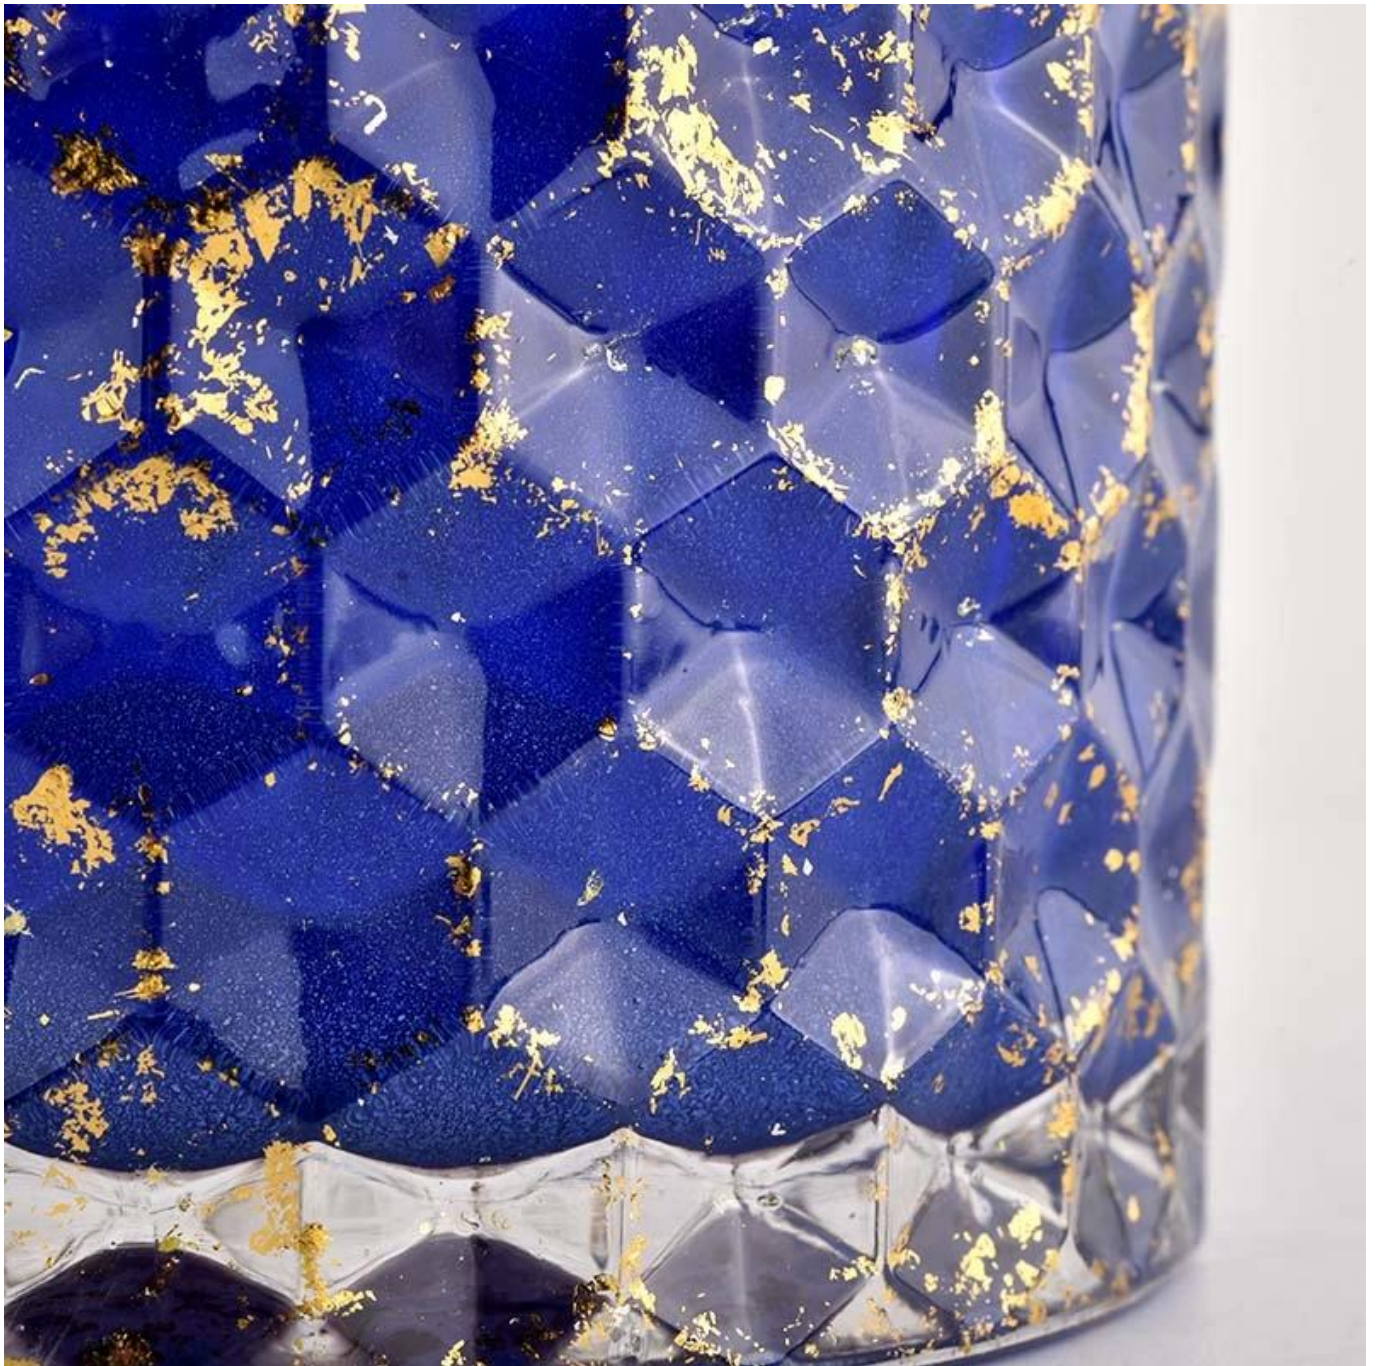

Who are we?

In sunny Glassware, there are a professional and energetic team to create value for customers and maintain company growth. Their professional service always gains the high praise from customers like: Nest Fragrance, UGG etc.