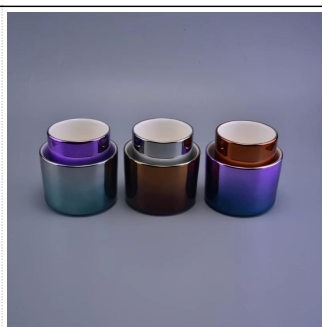

Similar Products Link