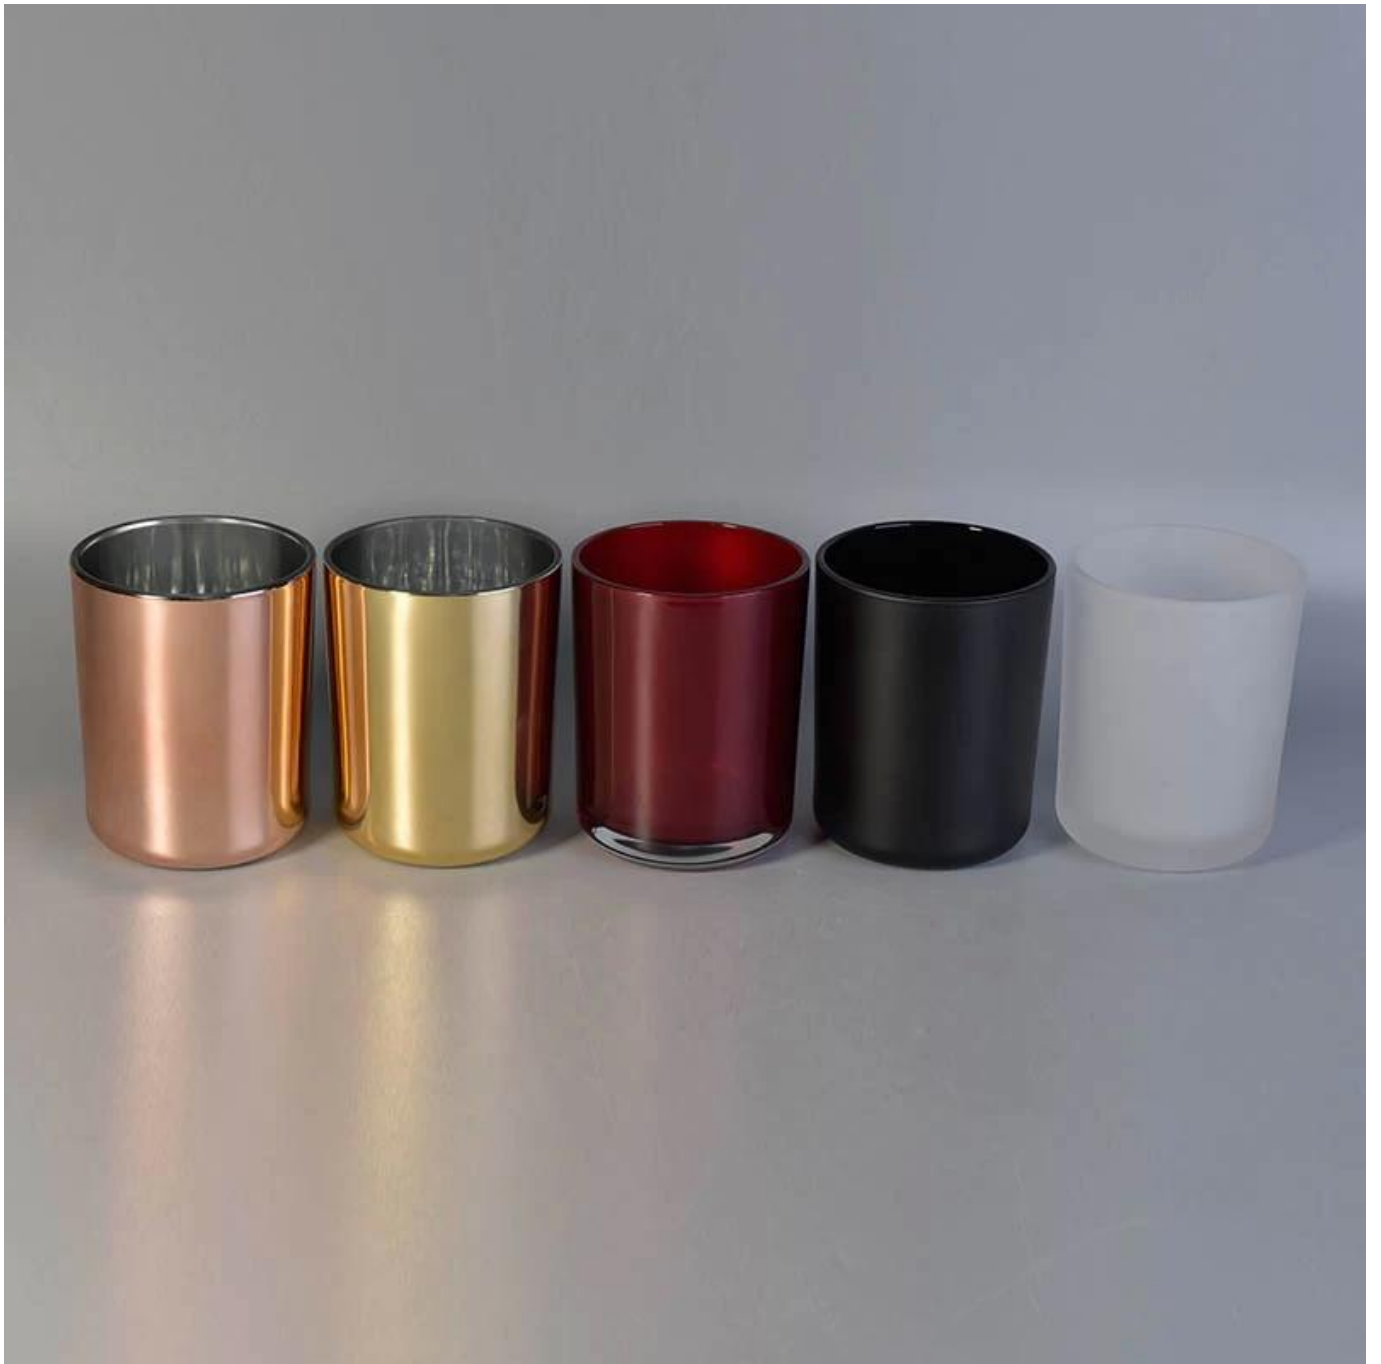

## Candle Jars Description

---

Item number.	SGRX809003
Material	glass
craft	Gradient ramp glass candle jars
Sample time	1. 5 days if there is existing shape and size 2. 15 days, if you need new shapes and sizes glass candle jar
Packing	The usual packing, 4 pieces in the inner box, 48 pieces box
Product Capacity	500,000 ~ 1,000,000 pieces per month
Delivery time	Within 45 days after sampling and order confirmed
Payment terms	30% deposit by T / T in advance and balance against copy of B / L
Delivery	By sea, by air, through express and shipping agent acceptable