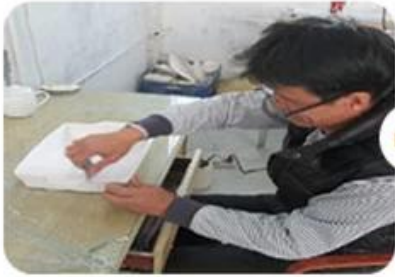

SUNNY

PRODUCTION PROCESS

Shenzhen Sunny Glassware Co., Ltd.

1-Prototype

2-Mold Making

3-Platform Casting

4-Demolding

5-Fixing