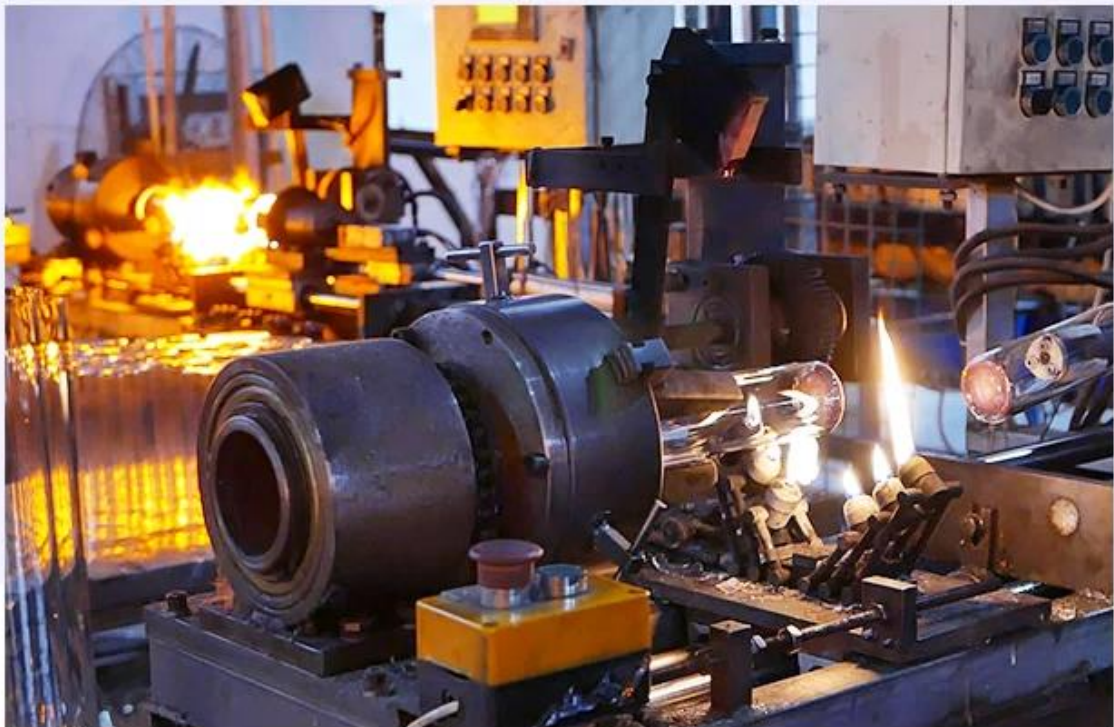

CHRISTMAS ETC

Mostra de Fábrica

FACTORY

There are about 20000 square meters in our factory which was built in 1992 year; Superior quality and high efficiency can be guaranteed.

Processor Artesanato

PROCESS CRAFTS