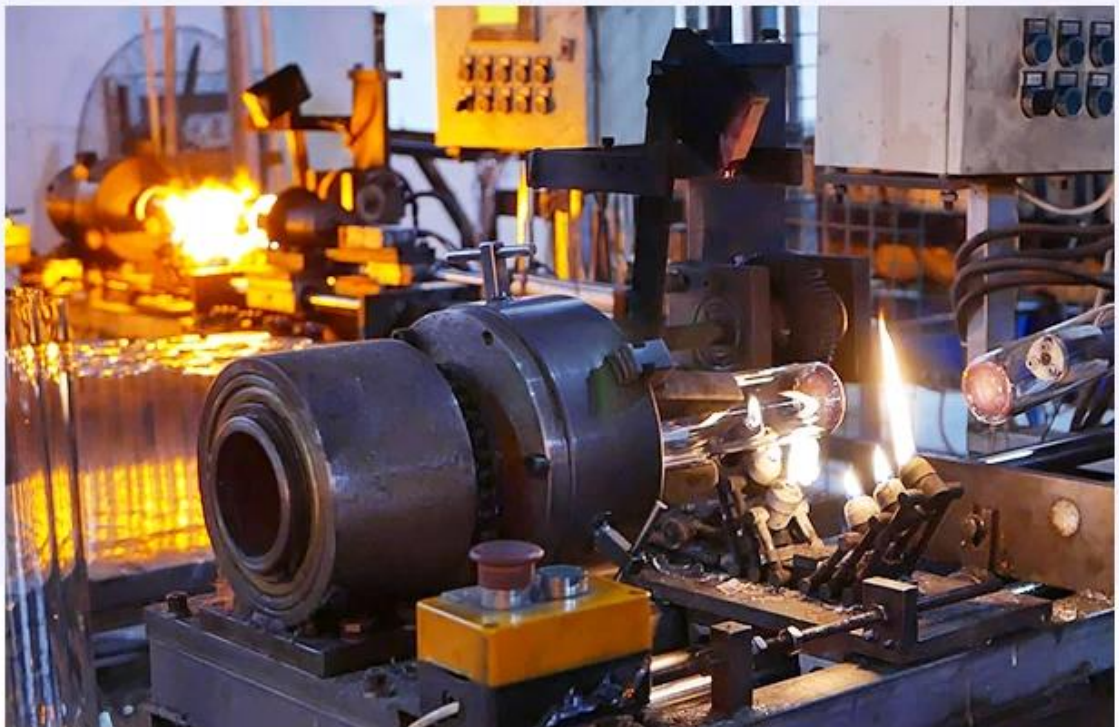

CHRISTMAS ETC

Mostra de Fábrica

FACTORY

There are about 20000 square meters in our factory which was built in 1992 year; Superior quality and high efficiency can be guaranteed.

Processor Artesanato

PROCESS CRAFTS