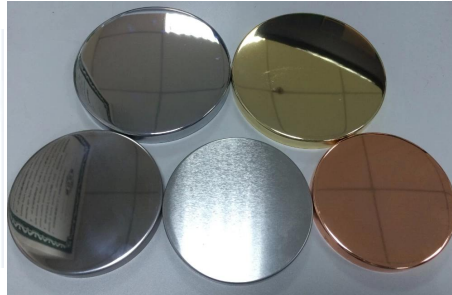

MOQ 3000

More Product Pictures

Accesorii asortate:

În stoc sticlărie

	SGGOHP19.1914 Dia.:96mm H:125mm	Sample available delivery time:7days	2000pcs In stock
	SGHPG816.3106 52x60x151 max dia for bowl: 62.9mm 170ml 200g MACHINE MAKE	Sample available delivery time:7days	2000pcs In stock
	G051.4823 81x84x211 max dia for bowl: 107.9mm 643ml 252g MACHINE MAKE	Sample available delivery time:7days	2000pcs In stock
	G051.1873 45X70X230 max dia for bowl: 55.6mm 252ml 242g MACHINE MAKE	Sample available delivery time:7days	2000pcs In stock

In stock now			
SGJD8090		TOP: 80mm HEIGHT: 90mm CAPACITY: 300ml	1K MOQ
SGJD88100		TOP: 88mm HEIGHT: 100mm CAPACITY: 400ml WEIGHT: 340g	1K MOQ
SGJB7080		TOP: 70mm BOTTOM: 64mm HEIGHT: 84mm CAPACITY: 220ml WEIGHT: 200g	1K MOQ