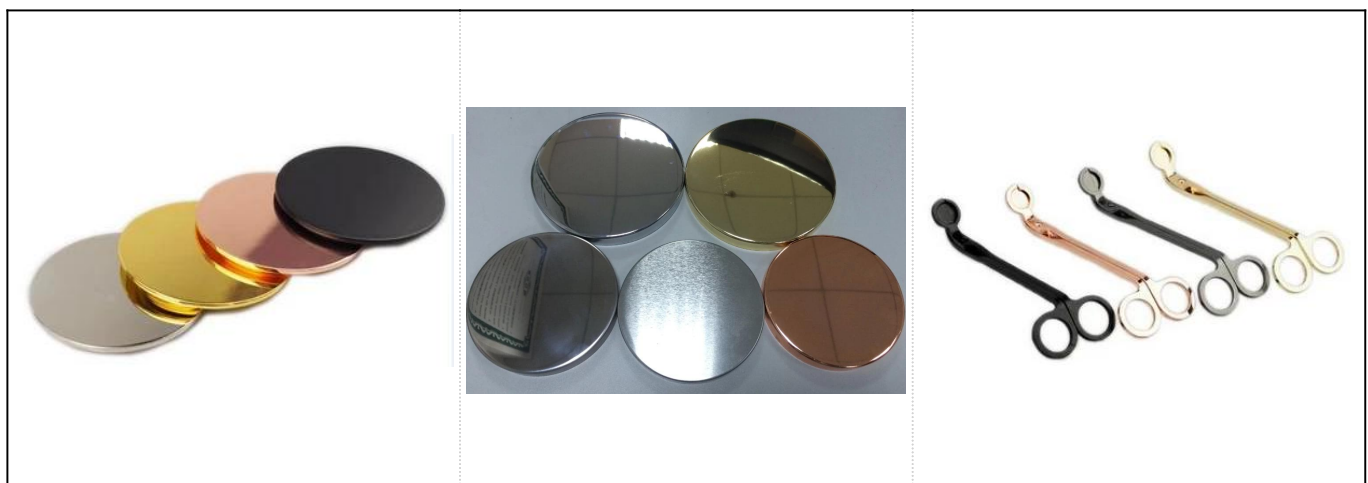

Regular hot sale items					
SGR8080		Dia:80mm Height:54mm Capacity:290ml/ 10oz	SGR135 5		Dia:135mm Height:54mm Capacity:470ml/ 16oz
SGQH150 10808		Dia:128mm Height: 63mm Capacity:560ml/ 19oz	SGMSL1 5110302		Dia: 132mm Height: 58mm Capacity: 280ml/ 9.5oz
SGQH150 10805		Dia:61mm Height:37mm Capacity:120ml/ 4oz	SGQH15 010804		Dia:83mm Height:44mm Capacity:210ml/ 7.1oz

Accesorii asortate:

Office & Sample Room

Sunny Glassware este un furnizor lider de suporturi de lumânări în China din 1992, borcanele noastre de sticlă / ceramică / beton etc. și accesoriile potrivite