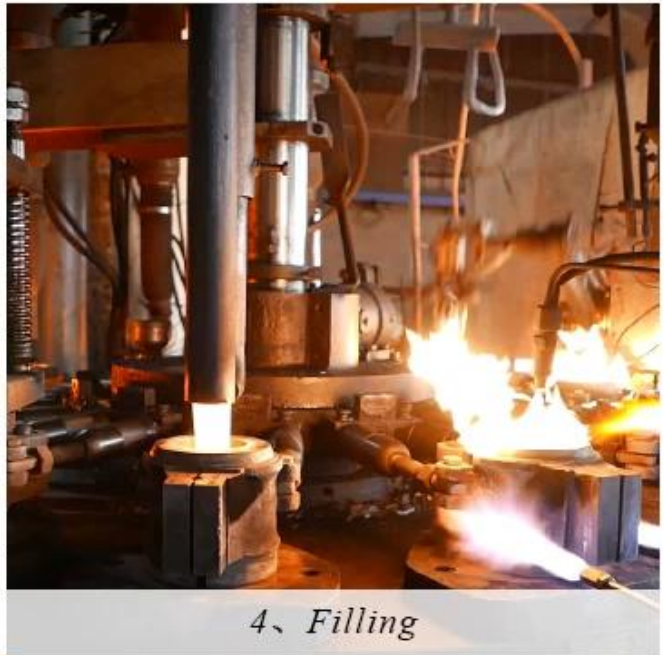

CHRISTMAS ETC

Spectacol de fabrică

FACTORY

There are about 20000 square meters in our factory which was built in 1992 year; Superior quality and high efficiency can be guaranteed.

Meșteșuguri de proces

PROCESS CRAFTS

1、 Raw Material

2、 Melting

4、 Filling

3、 Cutting

5、 Molding

6、 Polishing

7、 Annealing

8、 Inspecting