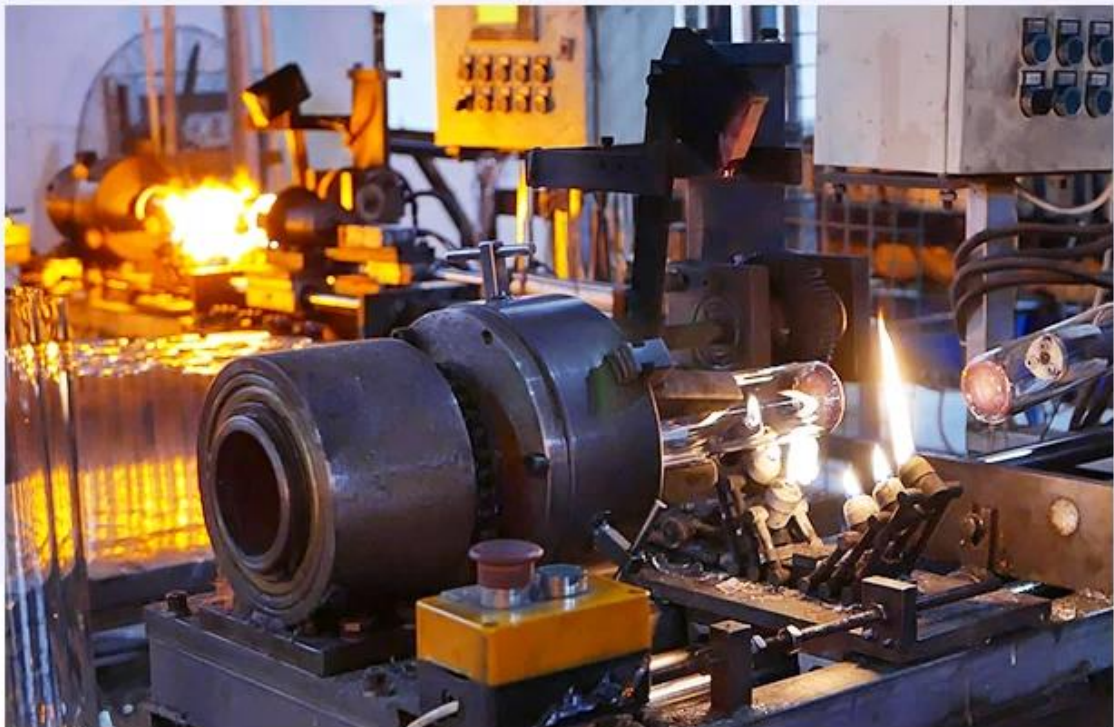

CHRISTMAS ETC

Spectacol de fabrică

FACTORY

There are about 20000 square meters in our factory which was built in 1992 year; Superior quality and high efficiency can be guaranteed.

Meșteșuguri de proces

PROCESS CRAFTS