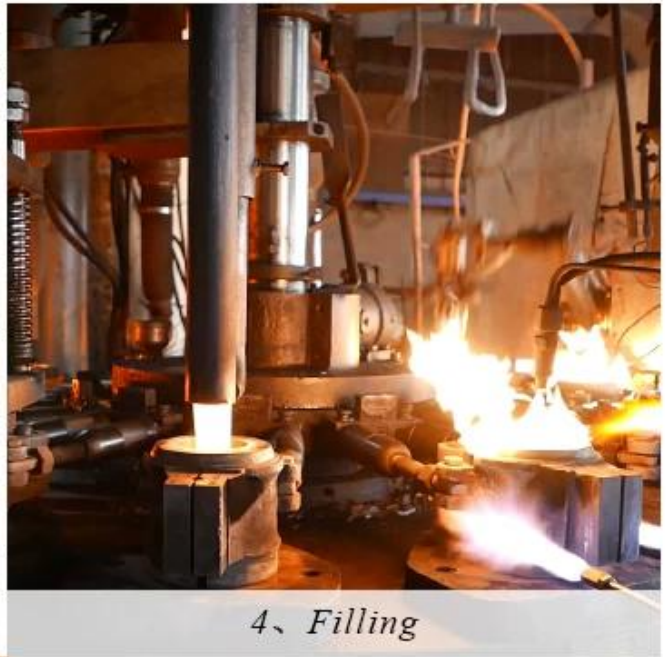

CHRISTMAS ETC

Spectacol de fabrică

FACTORY

There are about 20000 square meters in our factory which was built in 1992 year; Superior quality and high efficiency can be guaranteed.

Meșteșuguri de proces

PROCESS CRAFTS

1、 Raw Material

2、 Melting

4、 Filling

3、 Cutting

5、 Molding

6、 Polishing

7、 Annealing

8、 Inspecting