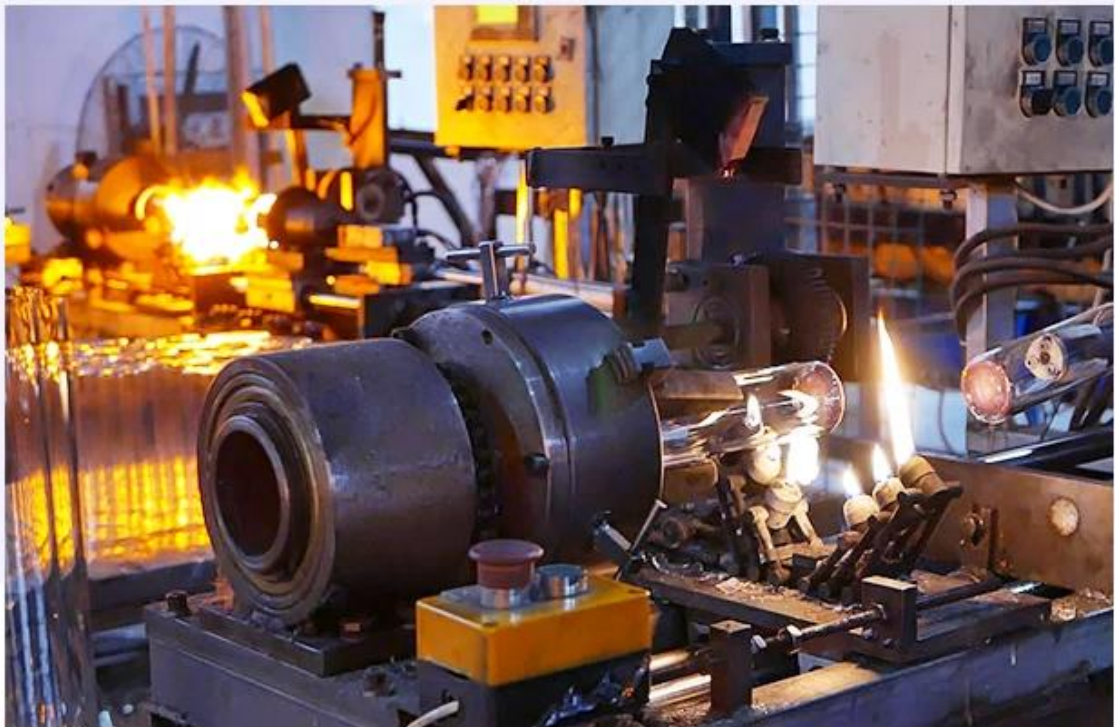

# FACTORY

There are about 20000 square meters in our factory which was built in 1992 year; Superior quality and high efficiency can be guaranteed.

**Meșteșuguri de proces**