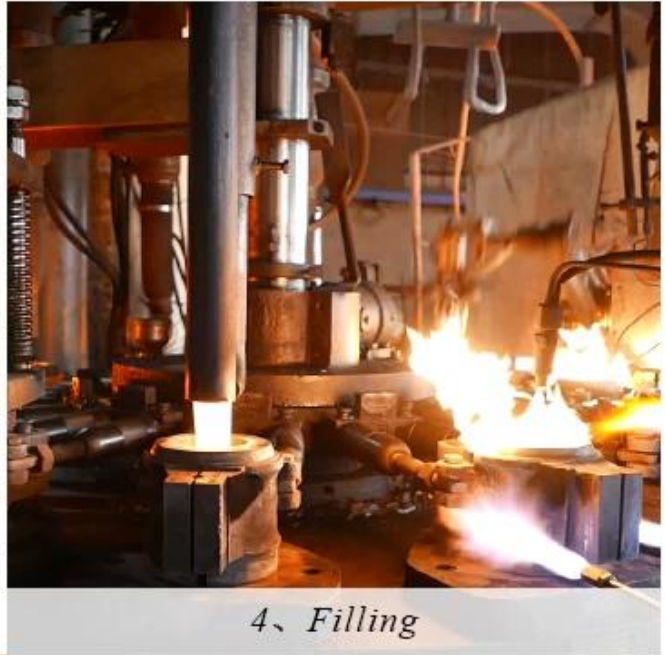

CHRISTMAS ETC

Spectacol de fabrică

FACTORY

There are about 20000 square meters in our factory which was built in 1992 year; Superior quality and high efficiency can be guaranteed.

Meșteșuguri de proces

PROCESS CRAFTS

1、 Raw Material

2、 Melting

4、 Filling

3、 Cutting

5、 Molding

6、 Polishing

7、 Annealing

8、 Inspecting