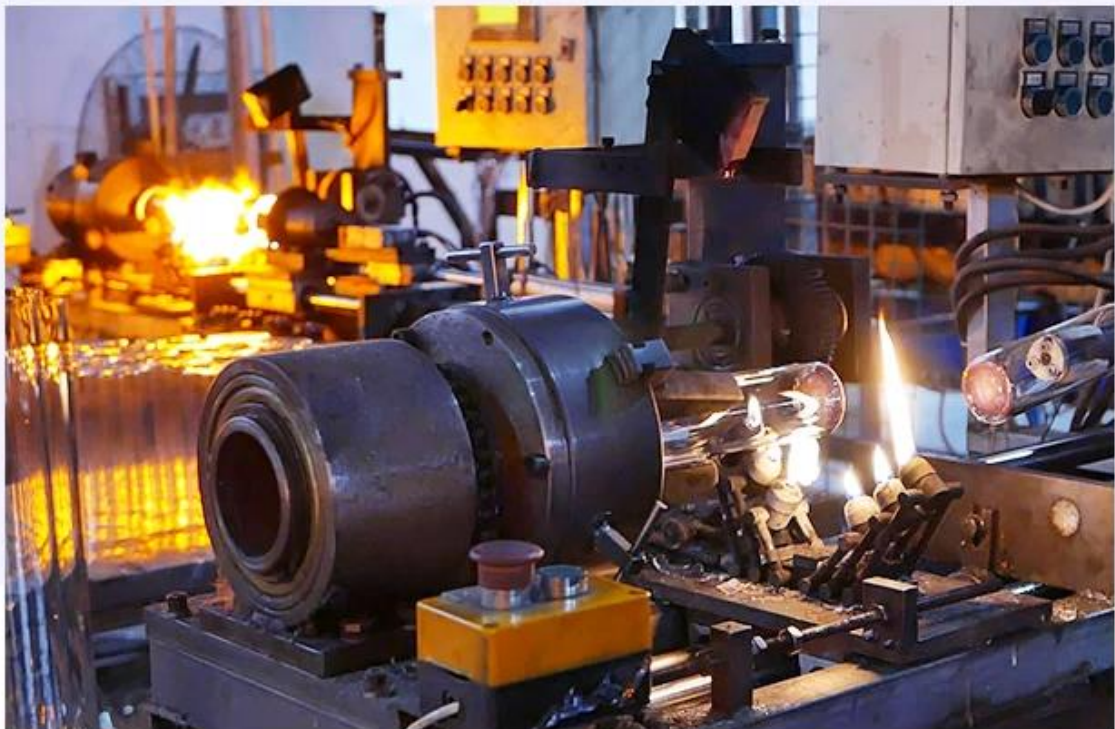

CHRISTMAS ETC

Spectacol de fabrică

FACTORY

There are about 20000 square meters in our factory which was built in 1992 year; Superior quality and high efficiency can be guaranteed.

Meșteșuguri de proces

PROCESS CRAFTS