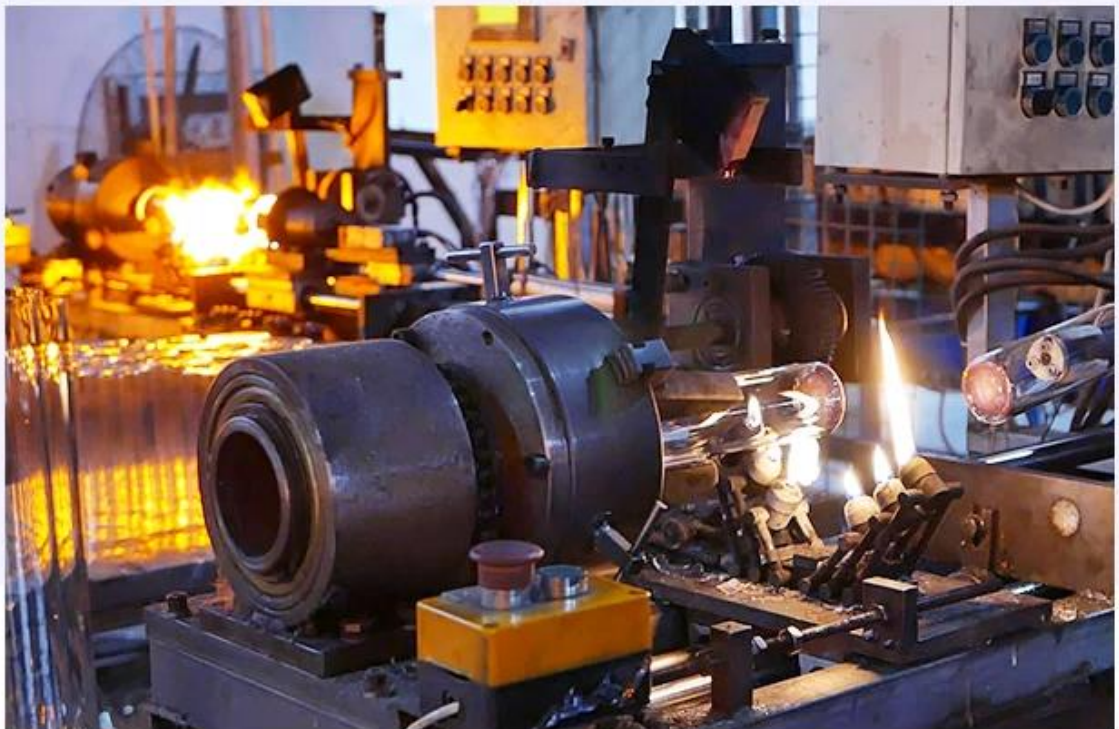

CHRISTMAS ETC

Spectacol de fabrică

FACTORY

There are about 20000 square meters in our factory which was built in 1992 year; Superior quality and high efficiency can be guaranteed.

Meșteșuguri de proces

PROCESS CRAFTS