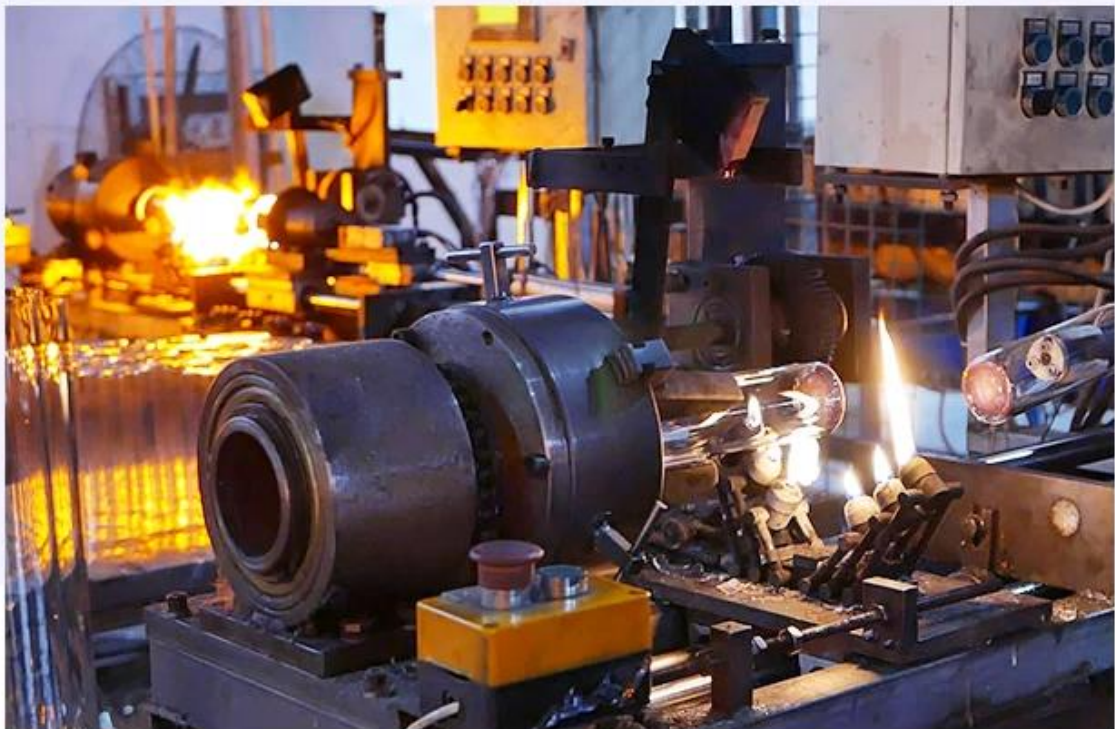

# FACTORY

There are about 20000 square meters in our factory which was built in 1992 year; Superior quality and high efficiency can be guaranteed.

**Meșteșuguri de proces**