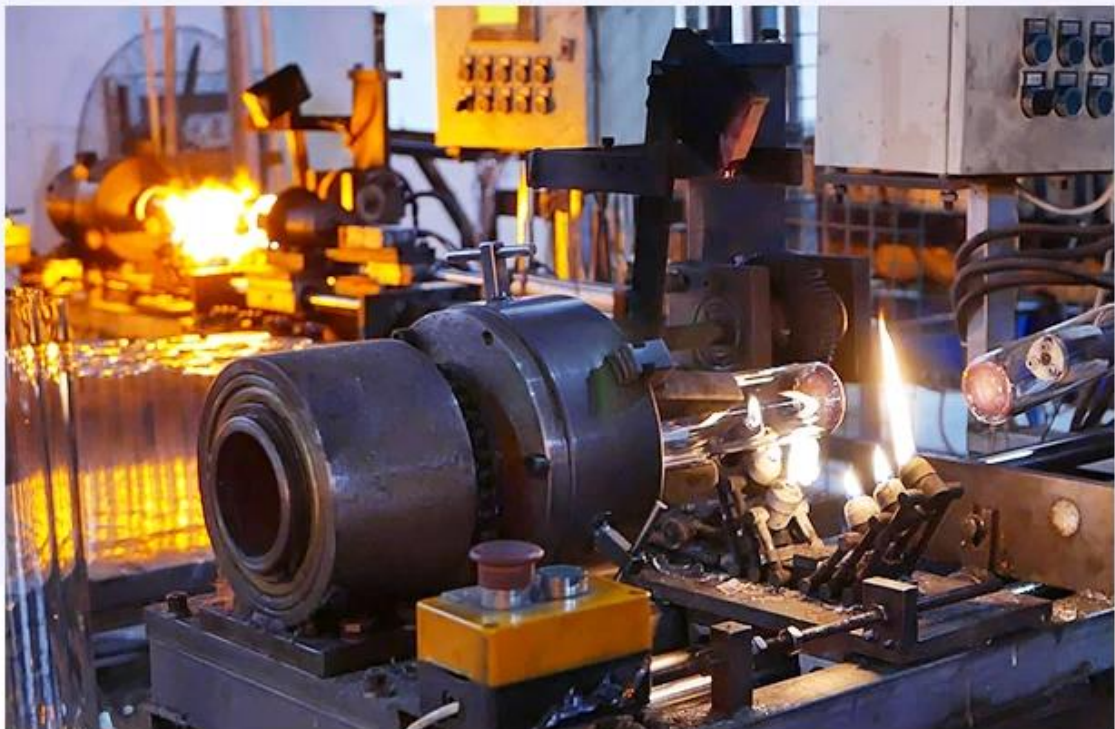

FACTORY

There are about 20000 square meters in our factory which was built in 1992 year; Superior quality and high efficiency can be guaranteed.

Meșteșuguri de proces

PROCESS CRAFTS

1、 Raw Material

2、 Melting