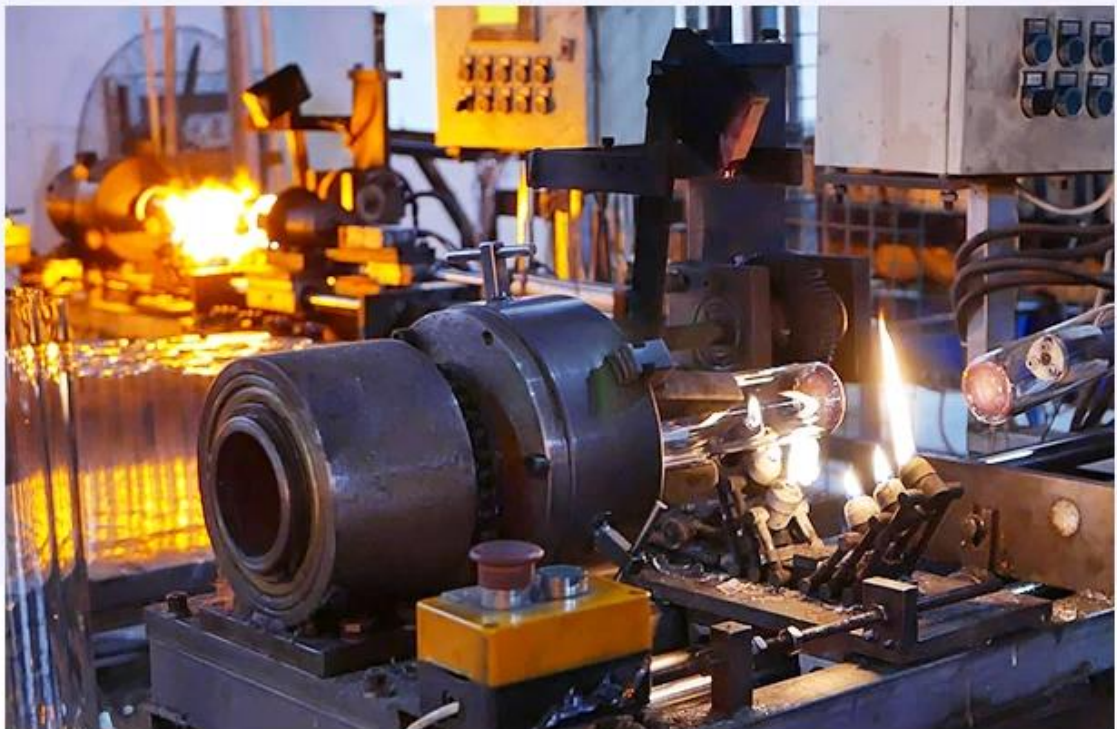

CHRISTMAS ETC

Spectacol de fabrică

FACTORY

There are about 20000 square meters in our factory which was built in 1992 year; Superior quality and high efficiency can be guaranteed.

Meșteșuguri de proces

PROCESS CRAFTS