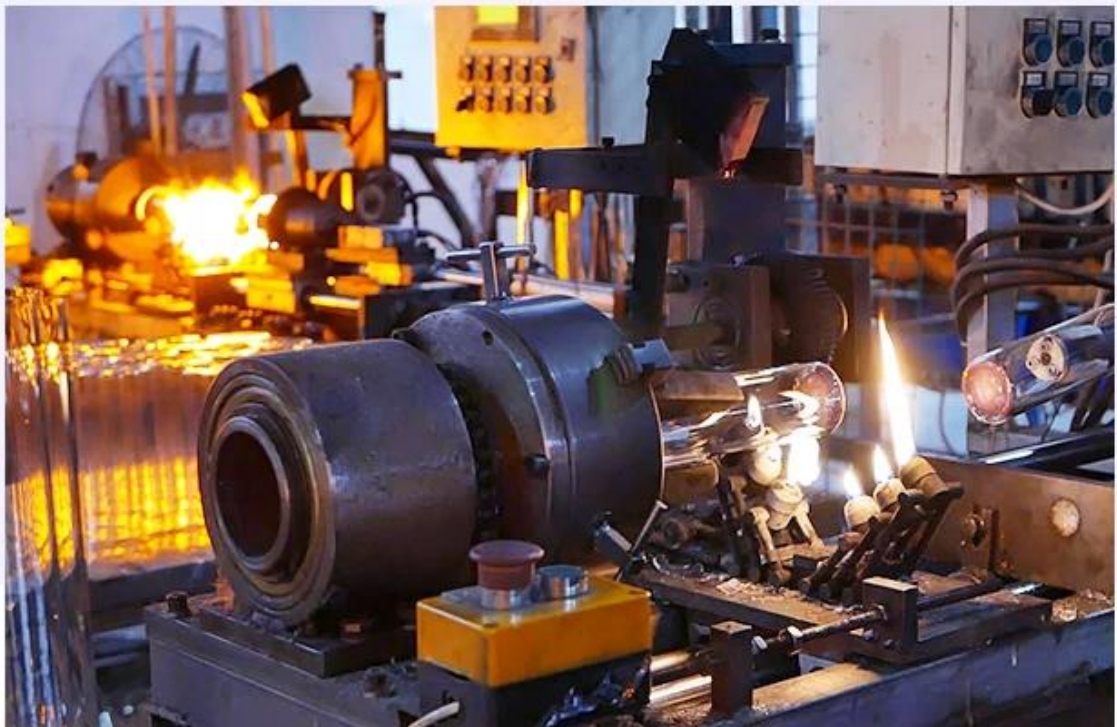

Spectacol de fabrică

FACTORY

There are about 20000 square meters in our factory which was built in 1992 year; Superior quality and high efficiency can be guaranteed.

Meșteșuguri de proces

PROCESS CRAFTS

1、 Raw Material