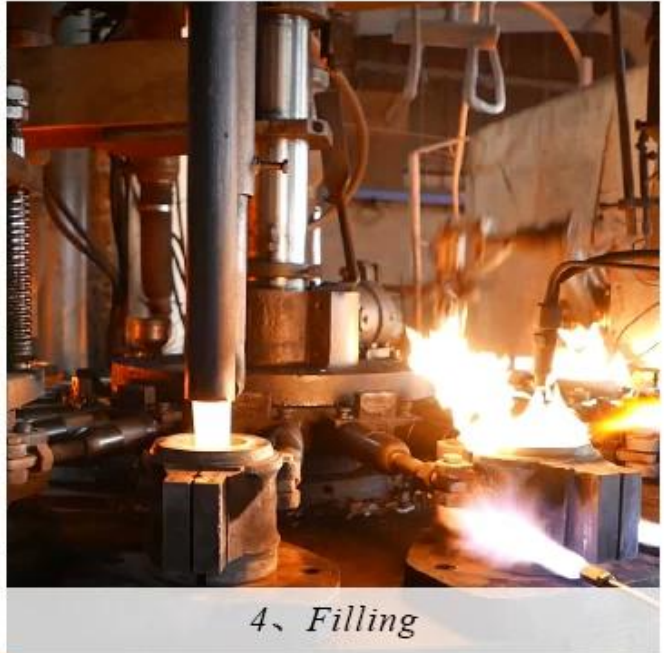

CHRISTMAS ETC

Spectacol de fabrică

FACTORY

There are about 20000 square meters in our factory which was built in 1992 year; Superior quality and high efficiency can be guaranteed.

Meșteșuguri de proces

PROCESS CRAFTS

1、 Raw Material

2、 Melting

4、 Filling

3、 Cutting

5、 Molding

6、 Polishing

7、 Annealing

8、 Inspecting