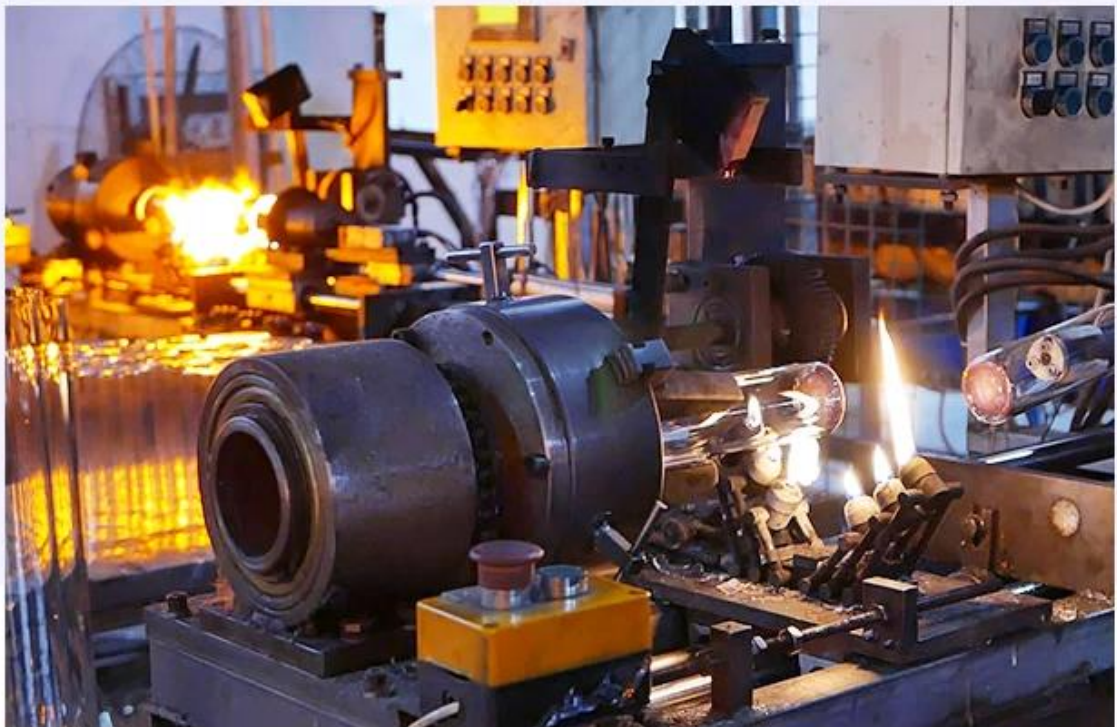

# FACTORY

There are about 20000 square meters in our factory which was built in 1992 year; Superior quality and high efficiency can be guaranteed.

**Meșteșuguri de proces**

---