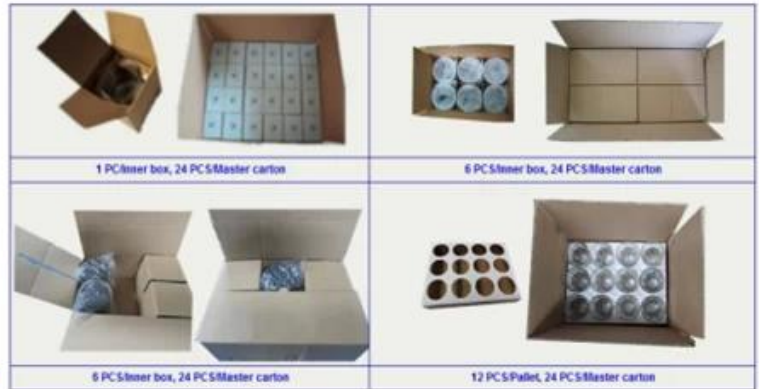

Commonly Package

- ❑ Carton
- ❑ Palletizing
- ❑ Gift box
- ❑ Normal safe export packaging

Carton

Gift Box