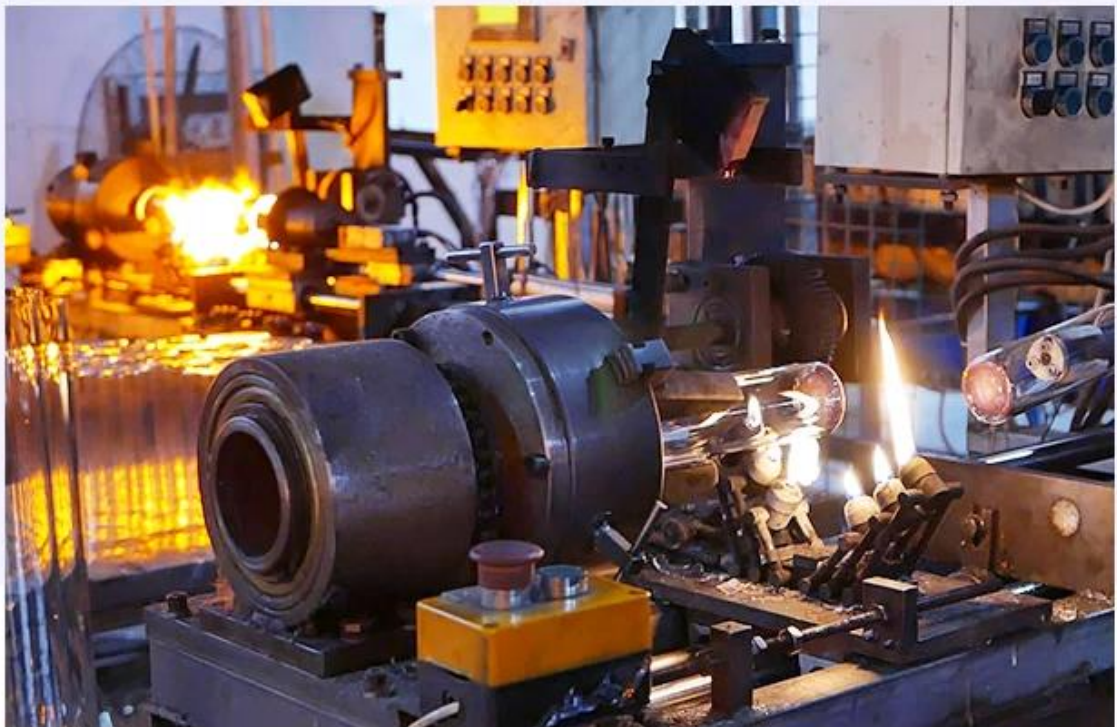

CHRISTMAS ETC

Spectacol de fabrică

FACTORY

There are about 20000 square meters in our factory which was built in 1992 year; Superior quality and high efficiency can be guaranteed.

Meșteșuguri de proces

PROCESS CRAFTS