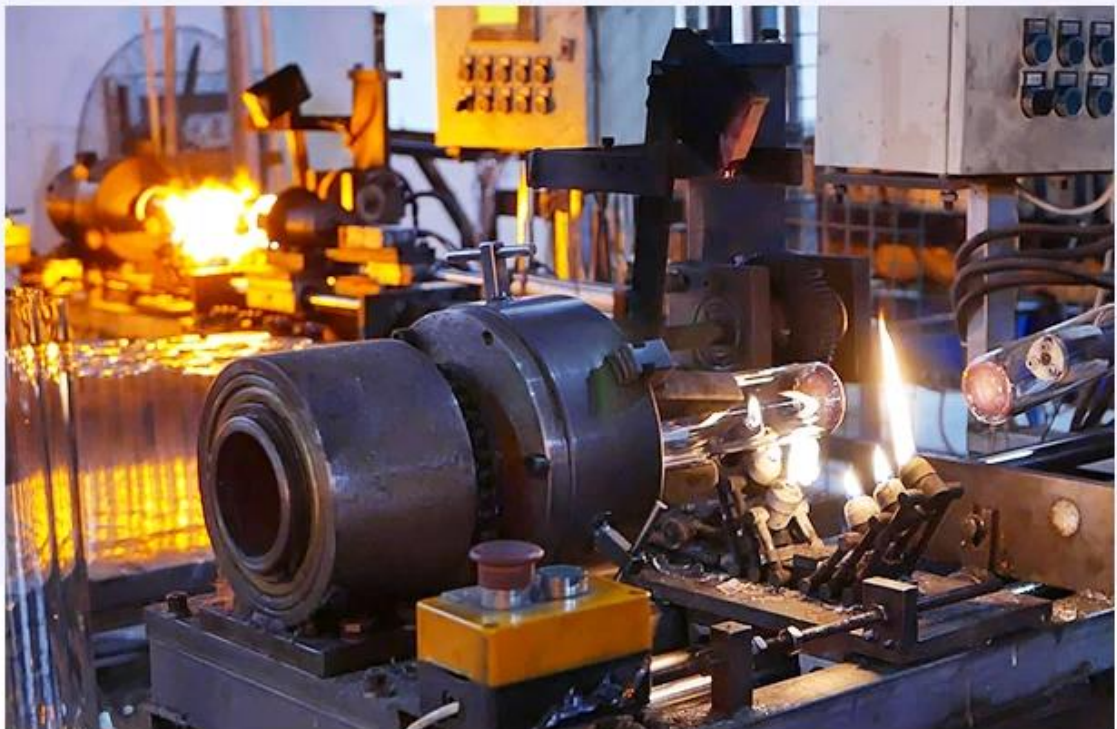

CHRISTMAS ETC

Spectacol de fabrică

FACTORY

There are about 20000 square meters in our factory which was built in 1992 year; Superior quality and high efficiency can be guaranteed.

Meşteşug de proces

PROCESS CRAFTS