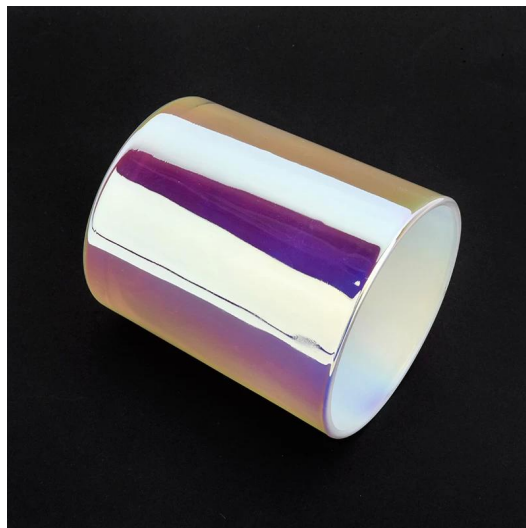

Ceremony design awareness

Designed by award winning professional in SG

- . Received a very admirable NEST fragrance
- . Friend or business relationship gift
  - . Relaxation and romantic life