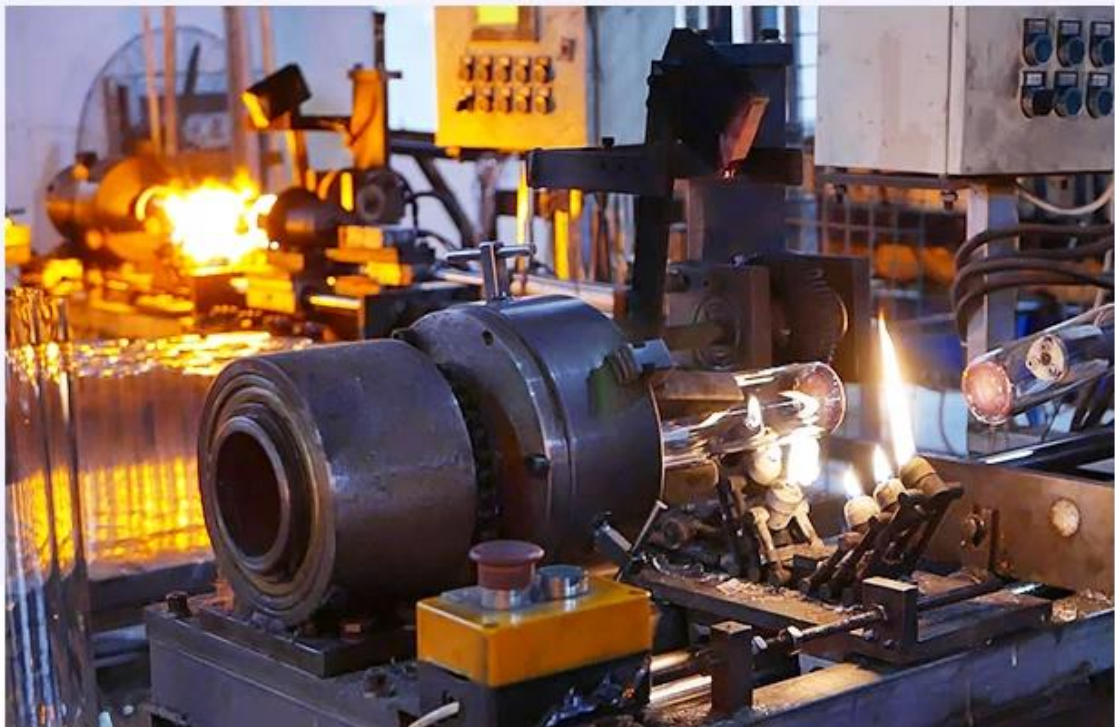

CHRISTMAS ETC

Заводское шоу

FACTORY

There are about 20000 square meters in our factory which was built in 1992 year; Superior quality and high efficiency can be guaranteed.

Процесс Ремесла

PROCESS CRAFTS

1、 Raw Material