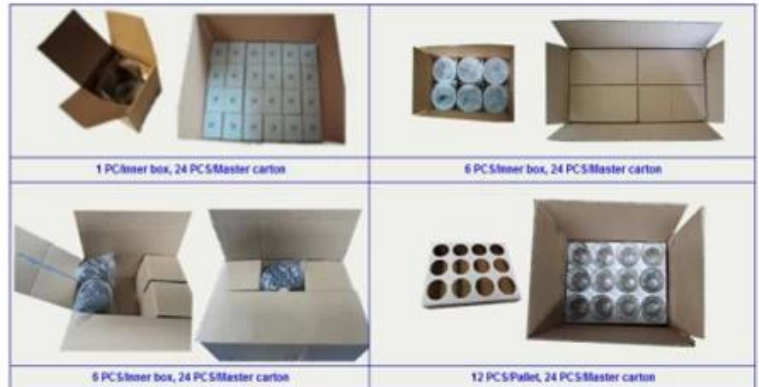

Commonly Package

- Carton
- Palletizing
- Gift box
- Normal safe export packaging

Carton

Gift Box