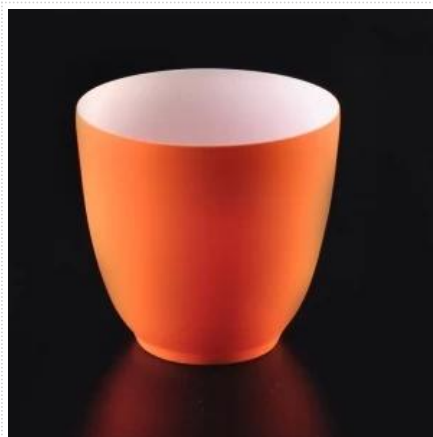

# Round bottom home deco ceramic candle holder

## Usage of Product

1. Ceramic candle holders can be used in wedding decoration, home decoration, party, banquet ect,
2. This candle container is very great as a gorgeous centerpiece for an event
3. The pottery candle jars can decorate your indoors and outdoors with this delicated rose figure glass candle holder.
4. The ceramic candle vessel is wonderful gift as housewarmings and other events.

More Product Pictures

Similar Products Link

[Decorative empty concrete candle holder](#)

[Orange color ceramic candle holder with thinner wall](#)

[High quality cylinder ceramic candle jar wholesale](#)