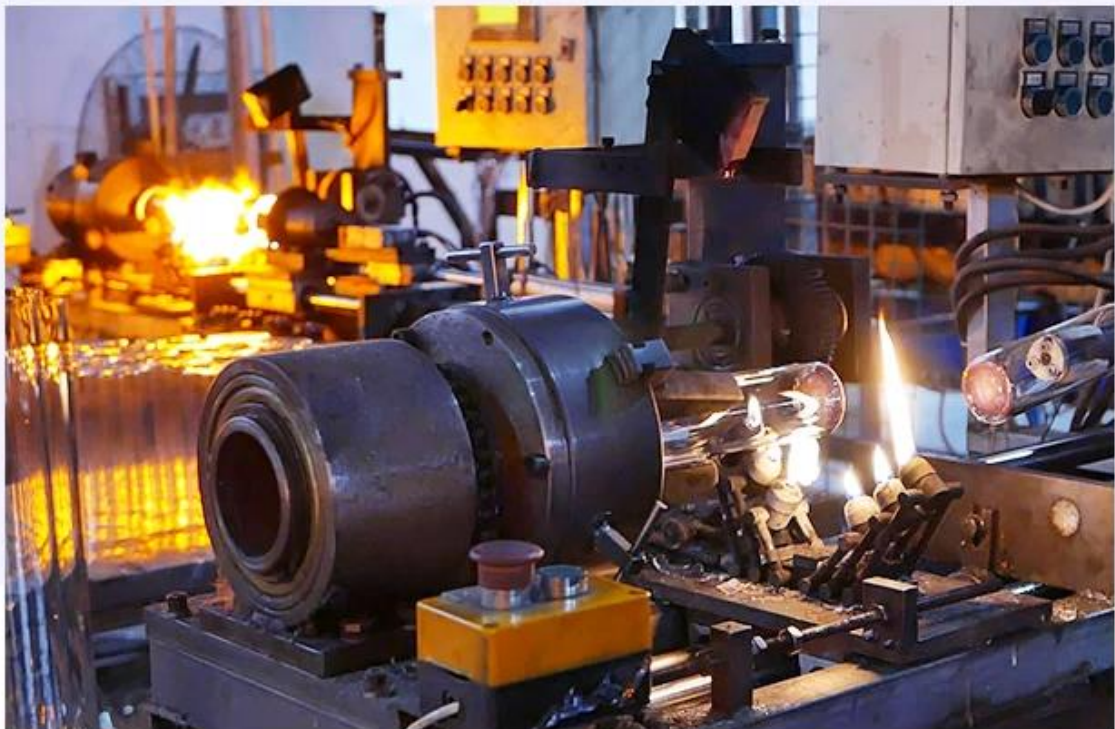

CHRISTMAS ETC

Заводское шоу

FACTORY

There are about 20000 square meters in our factory which was built in 1992 year; Superior quality and high efficiency can be guaranteed.

Процесс Ремесла

PROCESS CRAFTS

1、 Raw Material