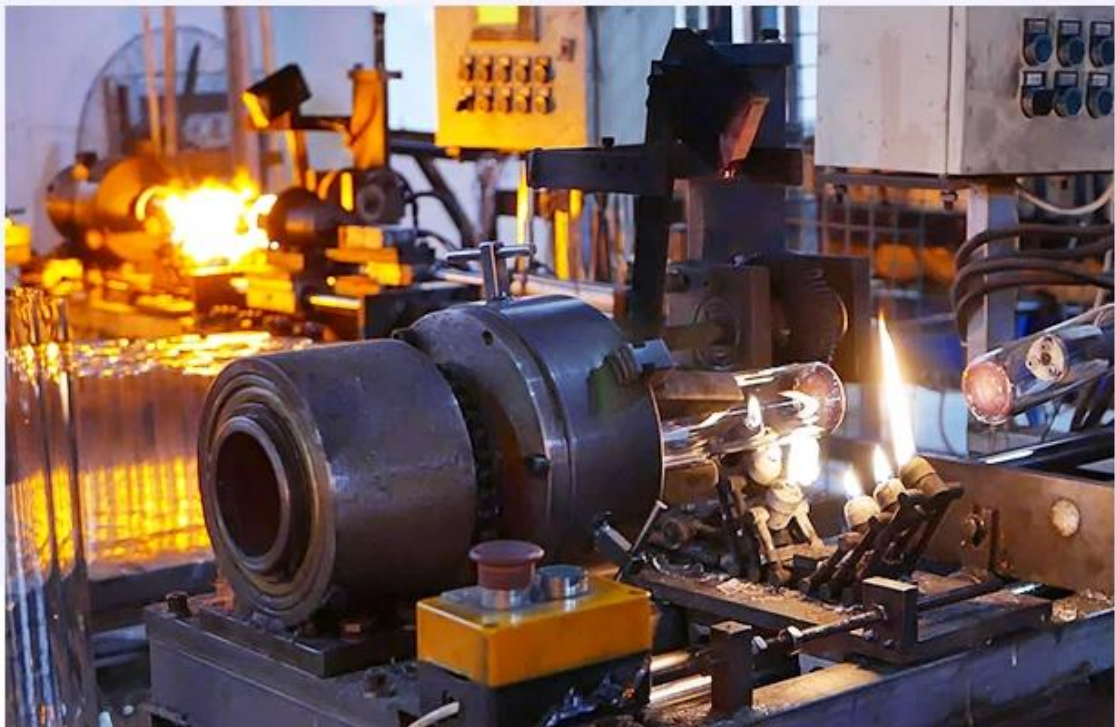

FACTORY

There are about 20000 square meters in our factory which was built in 1992 year; Superior quality and high efficiency can be guaranteed.

Процесс Ремесла

PROCESS CRAFTS

1、 Raw Material

2、 Melting

4、 Filling