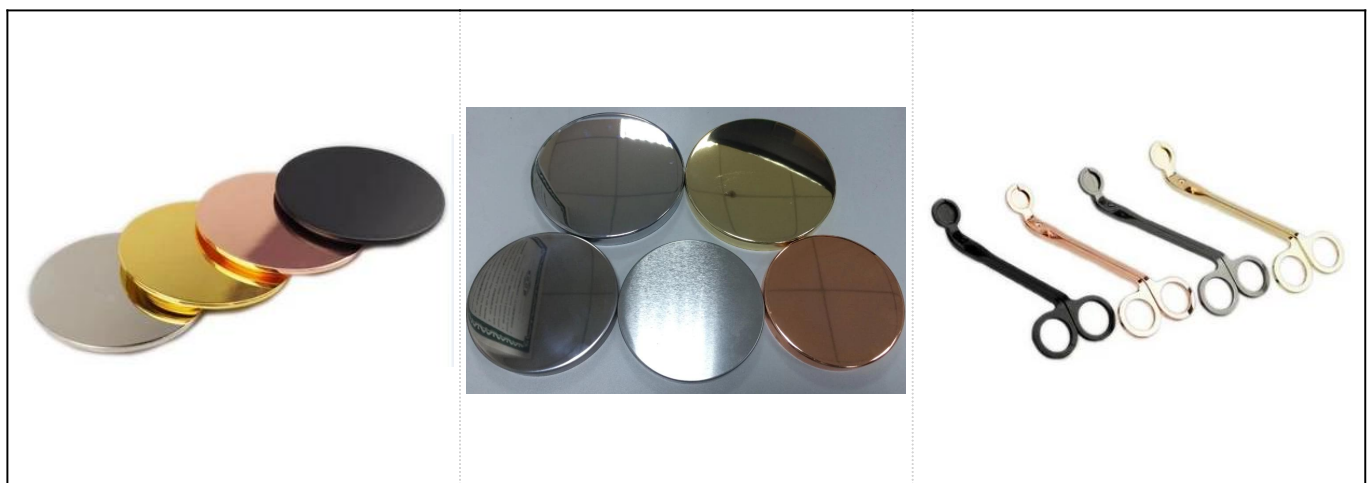

Regular hot sale items					
SGR8080		Dia:80mm Height:54mm Capacity:290ml/ 10oz	SGR135 5		Dia:135mm Height:54mm Capacity:470ml/ 16oz
SGQH150 10808		Dia:128mm Height: 63mm Capacity:560ml/ 19oz	SGMSL1 5110302		Dia: 132mm Height: 58mm Capacity: 280ml/ 9.5oz
SGQH150 10805		Dia:61mm Height:37mm Capacity:120ml/ 4oz	SGQH15 010804		Dia:83mm Height:44mm Capacity:210ml/ 7.1oz

Соответствующие аксессуары:

Office & Sample Room

Солнечная стеклянная посуда является ведущим поставщиком свечей в Китае с 1992 года, наши стеклянные/керамические/бетонные банки свечей и т.д. и соответствующих аксессуаров