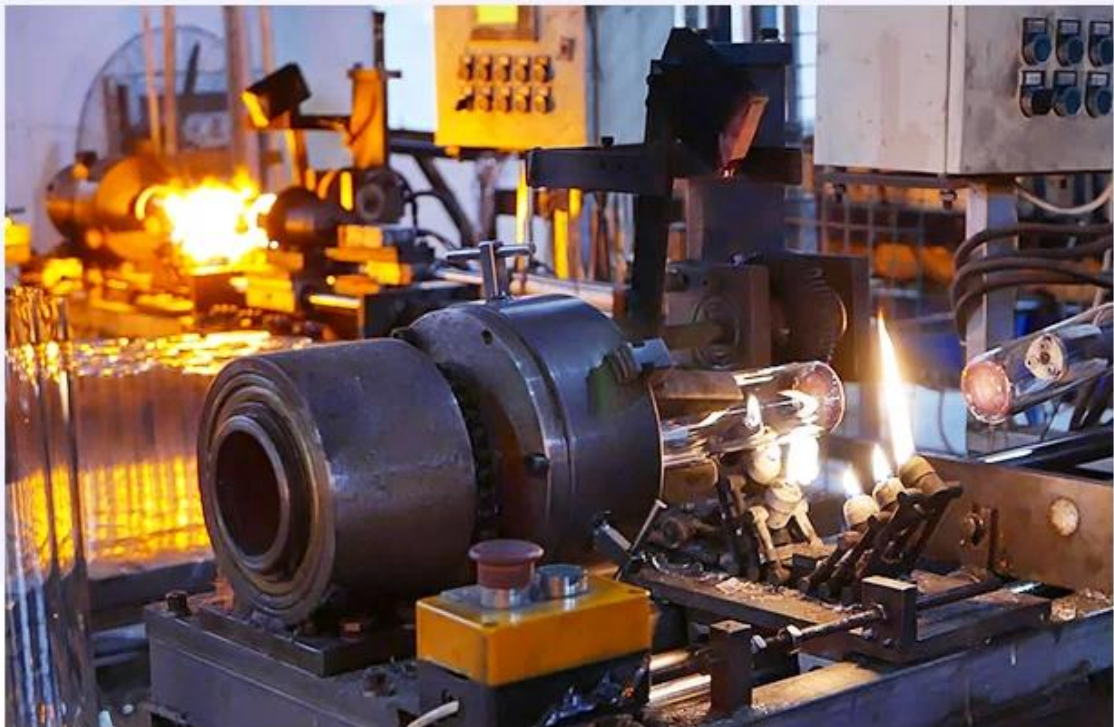

# FACTORY

There are about 20000 square meters in our factory which was built in 1992 year; Superior quality and high efficiency can be guaranteed.

**Процесс Ремесла**