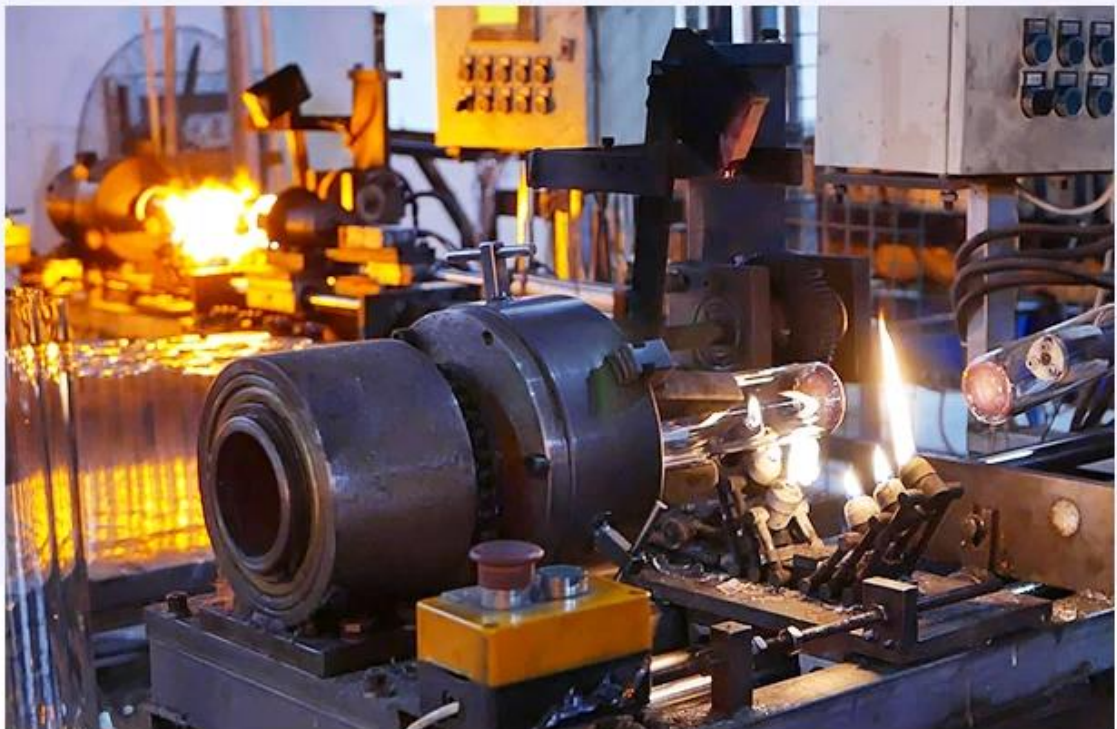

CHRISTMAS ETC

Заводское шоу

FACTORY

There are about 20000 square meters in our factory which was built in 1992 year; Superior quality and high efficiency can be guaranteed.

Процесс Ремесла

PROCESS CRAFTS

1、 Raw Material