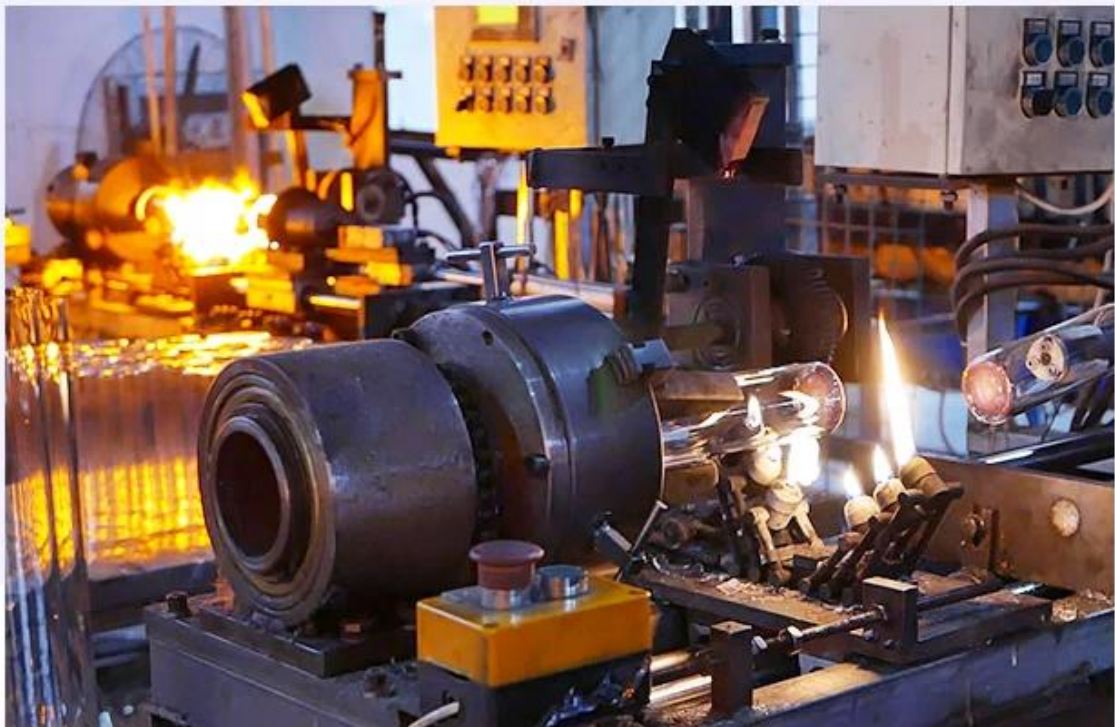

CHRISTMAS ETC

Factory Show

FACTORY

There are about 20000 square meters in our factory which was built in 1992 year; Superior quality and high efficiency can be guaranteed.

Procesné remeslá

PROCESS CRAFTS

1、 Raw Material