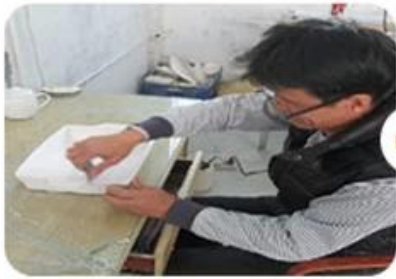

SUNNY

PRODUCTION PROCESS

Shenzhen Sunny Glassware Co., Ltd.

1-Prototype

2-Mold Making

3-Platform Casting

4-Demolding

5-Fixing