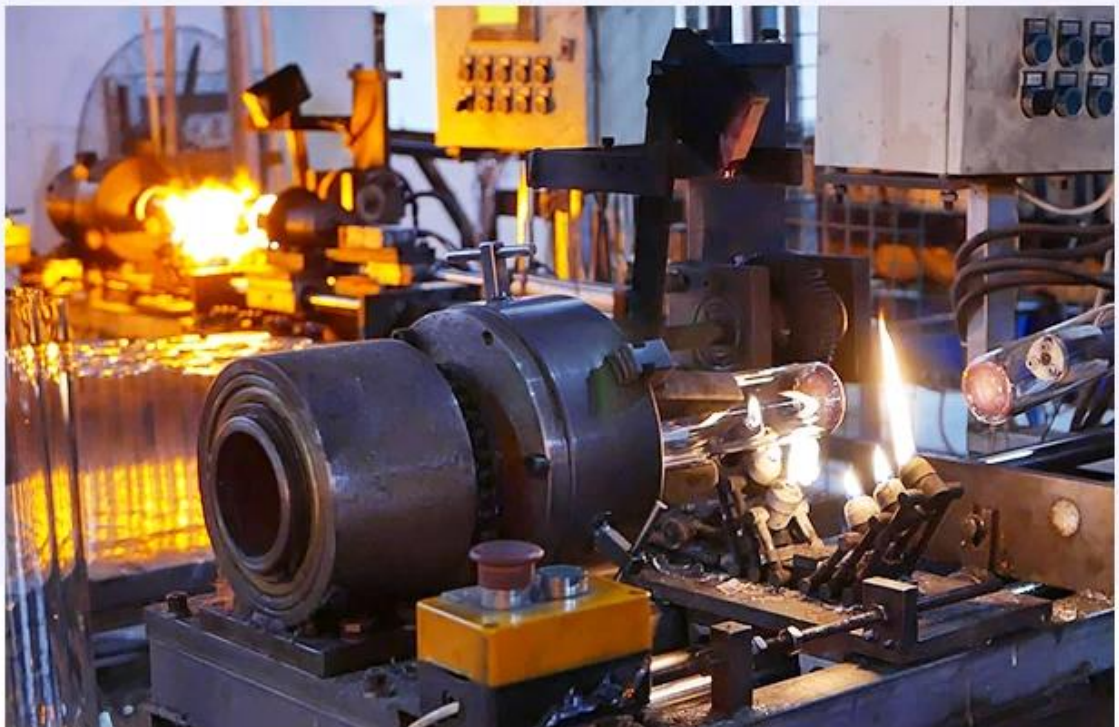

CHRISTMAS ETC

Factory Show

FACTORY

There are about 20000 square meters in our factory which was built in 1992 year; Superior quality and high efficiency can be guaranteed.

Procesné remeslá

PROCESS CRAFTS

1、 Raw Material