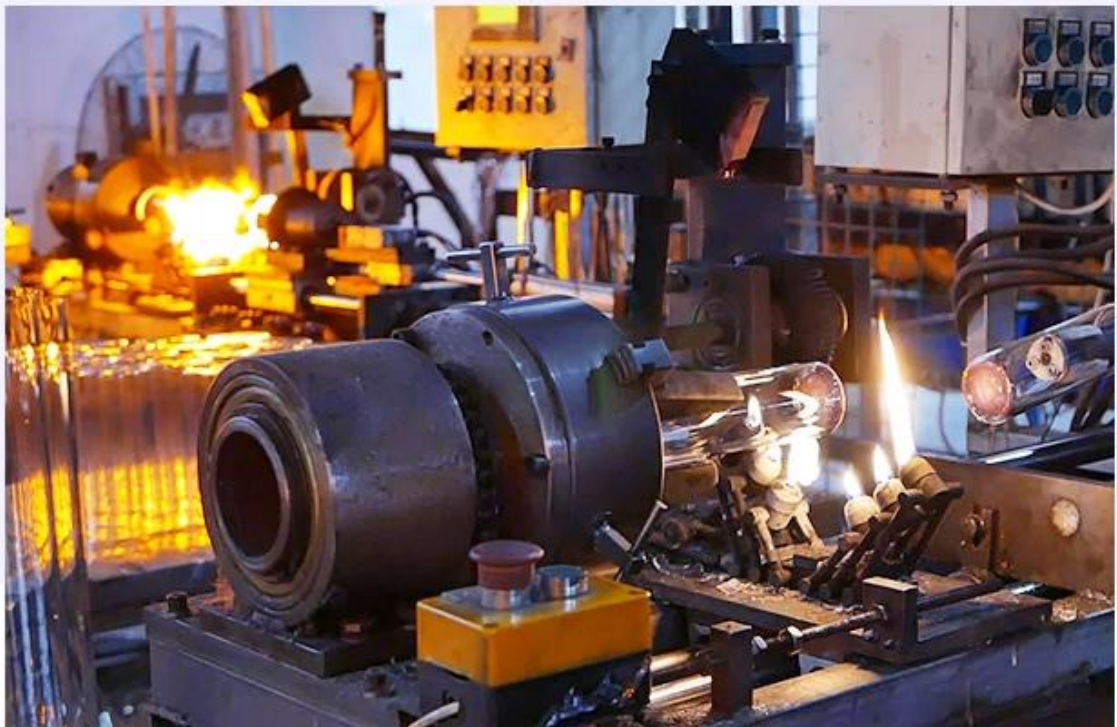

There are about 20000 square meters in our factory which was built in 1992 year; Superior quality and high efficiency can be guaranteed.

Procesné remeslá

PROCESS CRAFTS

1、 Raw Material

2、 Melting

4、 Filling