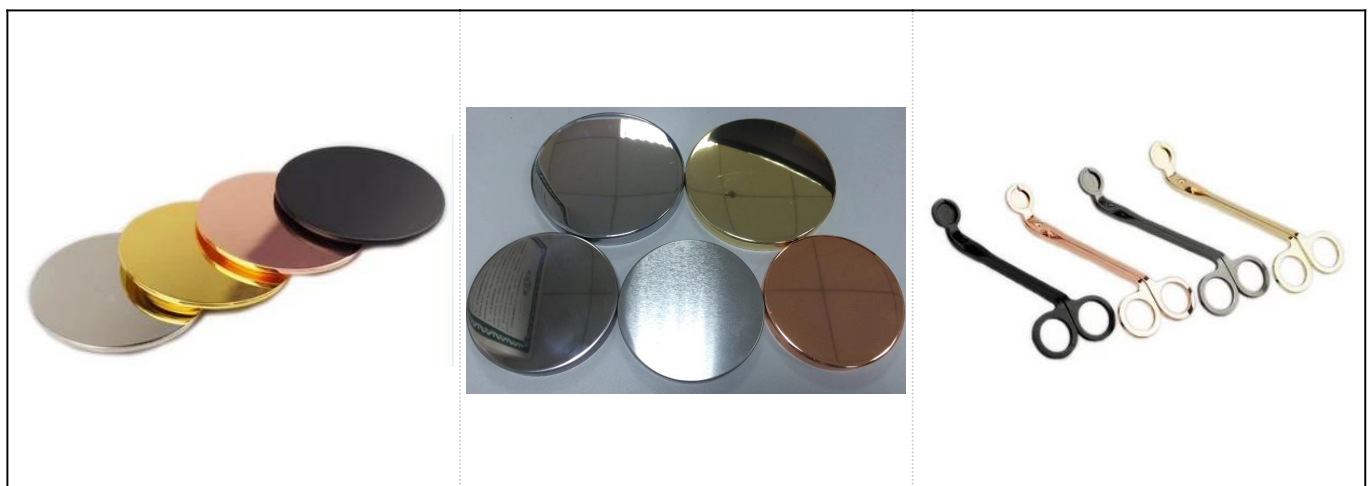

Regular hot sale items					
SGR8080		Dia:80mm Height:54mm Capacity:290ml/ 10oz	SGR135 5		Dia:135mm Height:54mm Capacity:470ml/ 16oz
SGQH150 10808		Dia:128mm Height: 63mm Capacity:560ml/ 19oz	SGMSL1 5110302		Dia: 132mm Height: 58mm Capacity: 280ml/ 9.5oz
SGQH150 10805		Dia:61mm Height:37mm Capacity:120ml/ 4oz	SGQH15 010804		Dia:83mm Height:44mm Capacity:210ml/ 7.1oz

Zhodné príslušenstvo:

Office & Sample Room

Sunny Glassware je popredným dodávateľom svietnikov v Číne od roku 1992, naše sklenené/ keramické/ betónové sviečkové poháre atď.