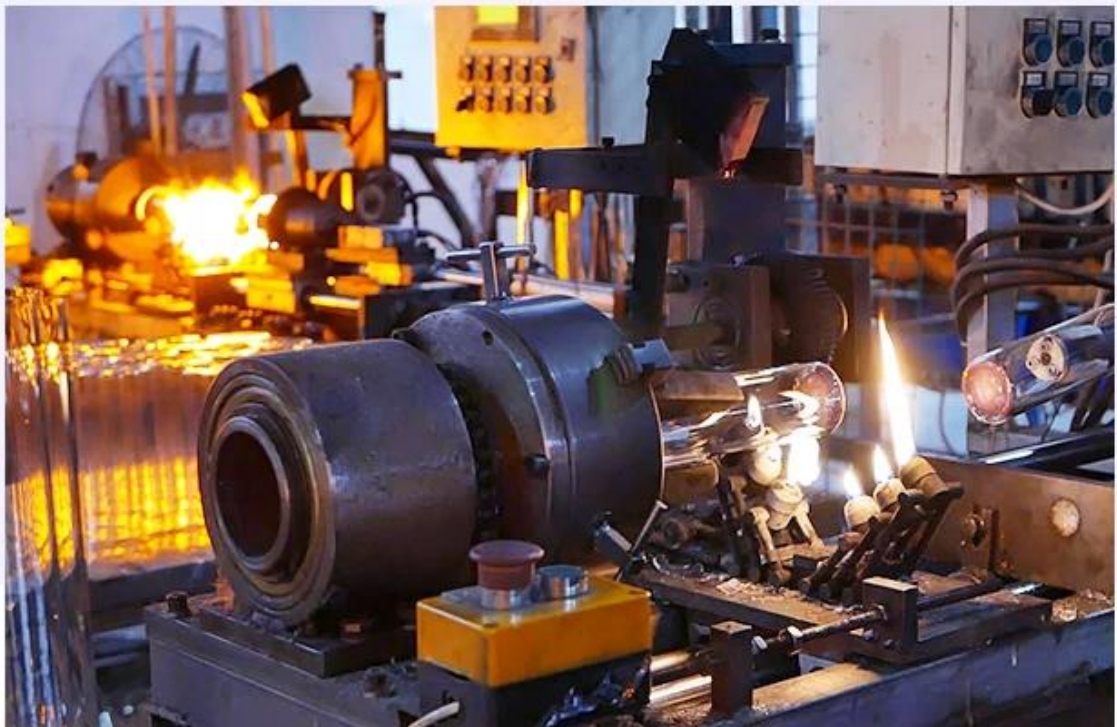

CHRISTMAS ETC

Factory Show

FACTORY

There are about 20000 square meters in our factory which was built in 1992 year; Superior quality and high efficiency can be guaranteed.

Procesné remeslá

PROCESS CRAFTS

1、 Raw Material