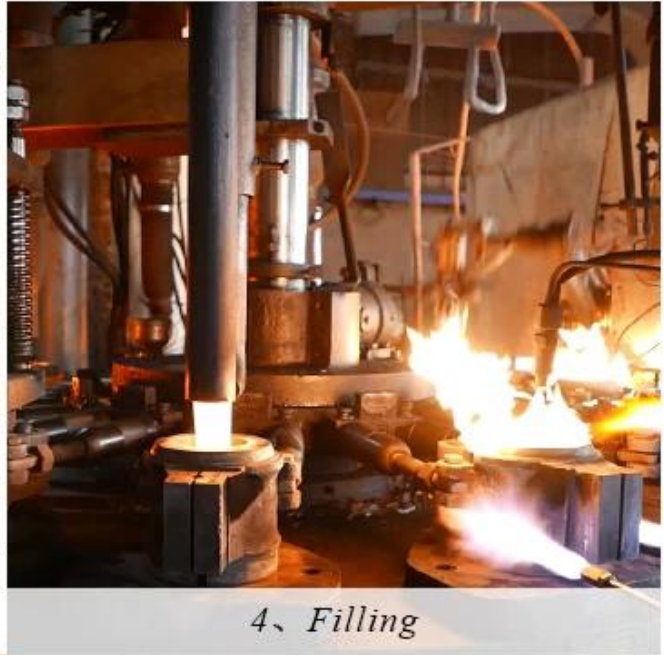

CHRISTMAS ETC

Fabriksutställning

FACTORY

There are about 20000 square meters in our factory which was built in 1992 year; Superior quality and high efficiency can be guaranteed.

Processantverk

PROCESS CRAFTS

1、 Raw Material

2、 Melting

4、 Filling

3、 Cutting

5、 Molding

6、 Polishing

7、 Annealing

8、 Inspecting