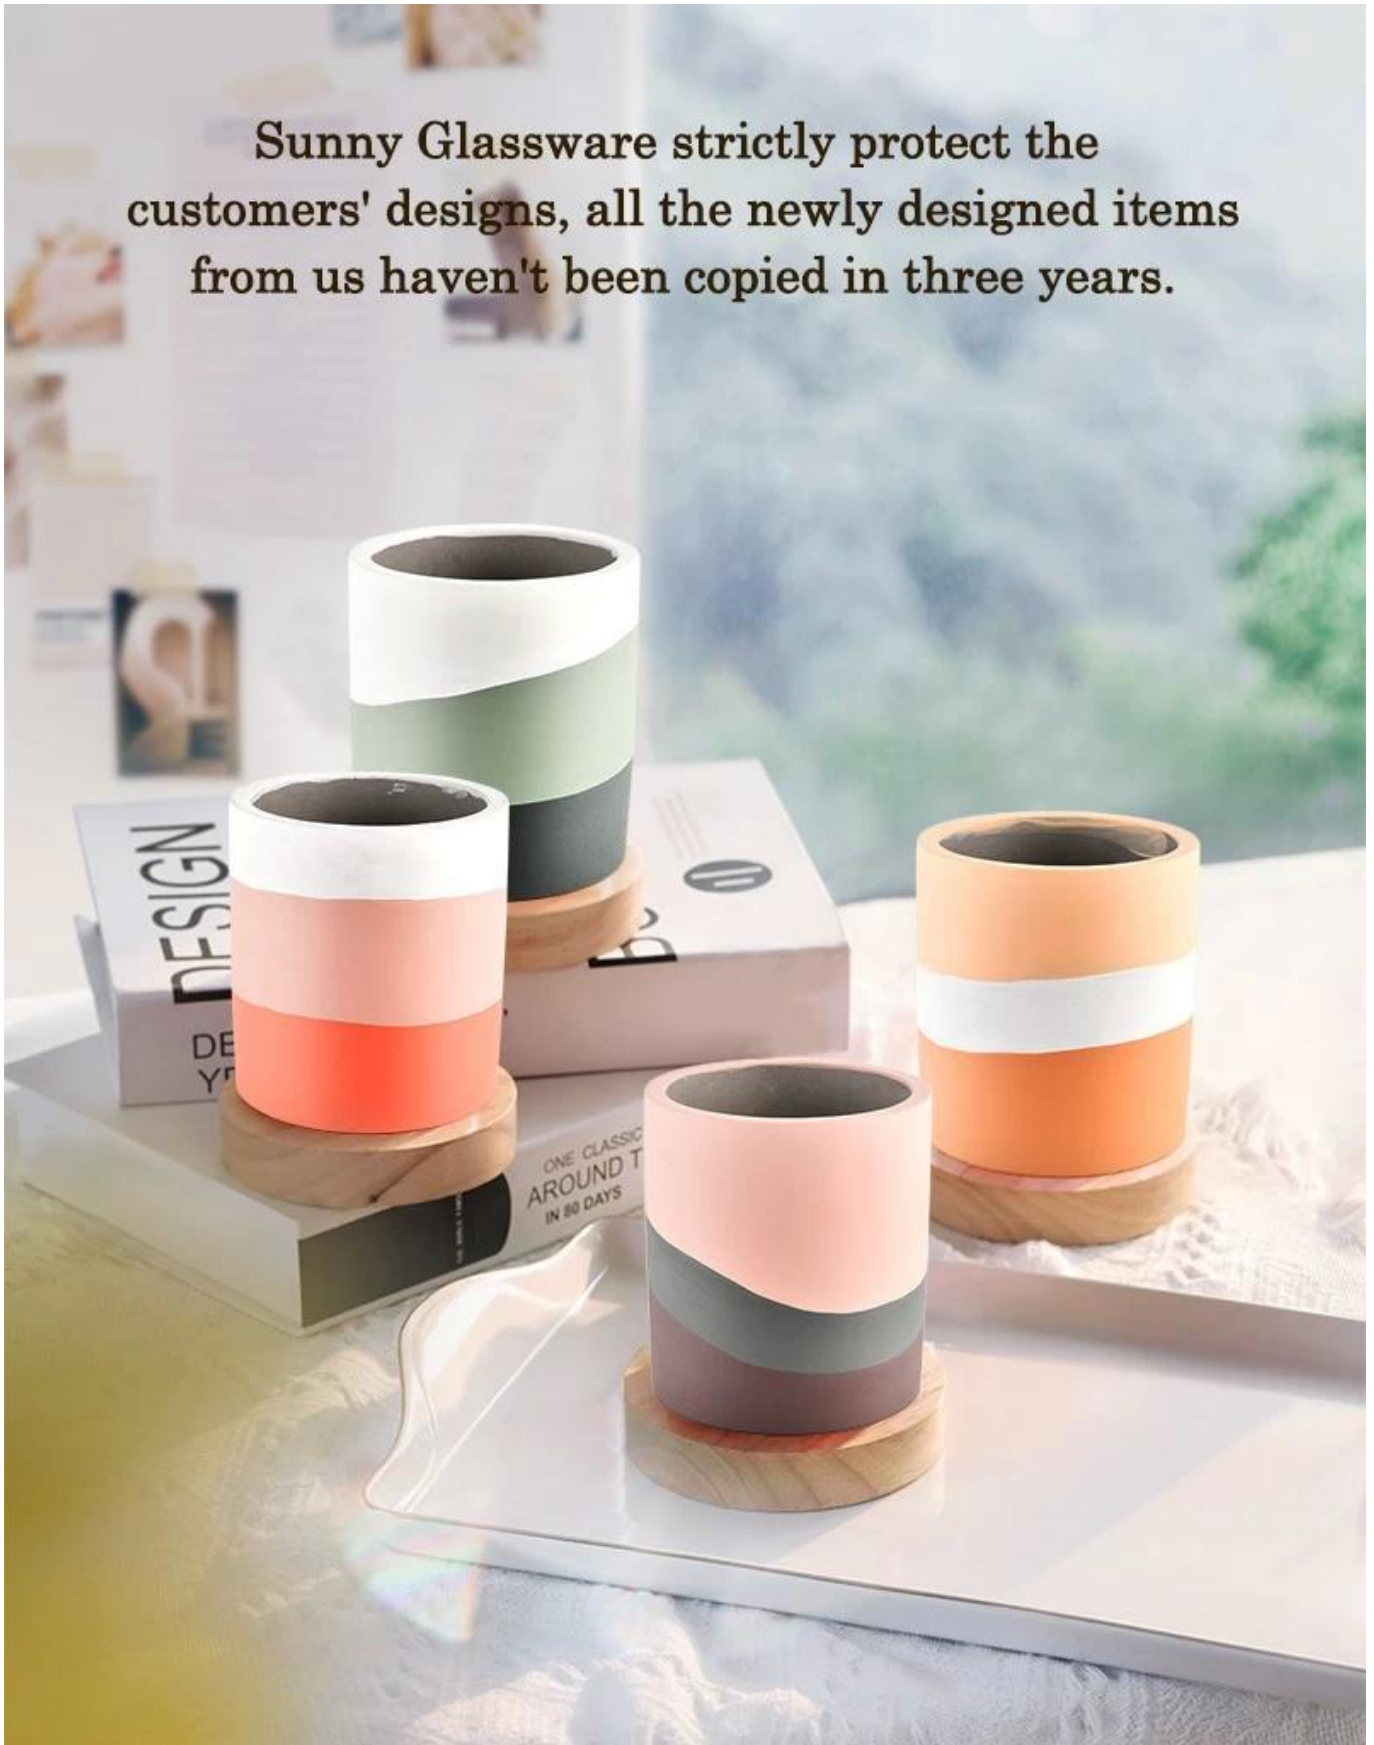

## Nordisk Minimalistisk Stil Betong Tomma Ljusburkar

Sunny Glassware strictly protect the customers' designs, all the newly designed items from us haven't been copied in three years.

Varför välja [Sunny Glass](#)