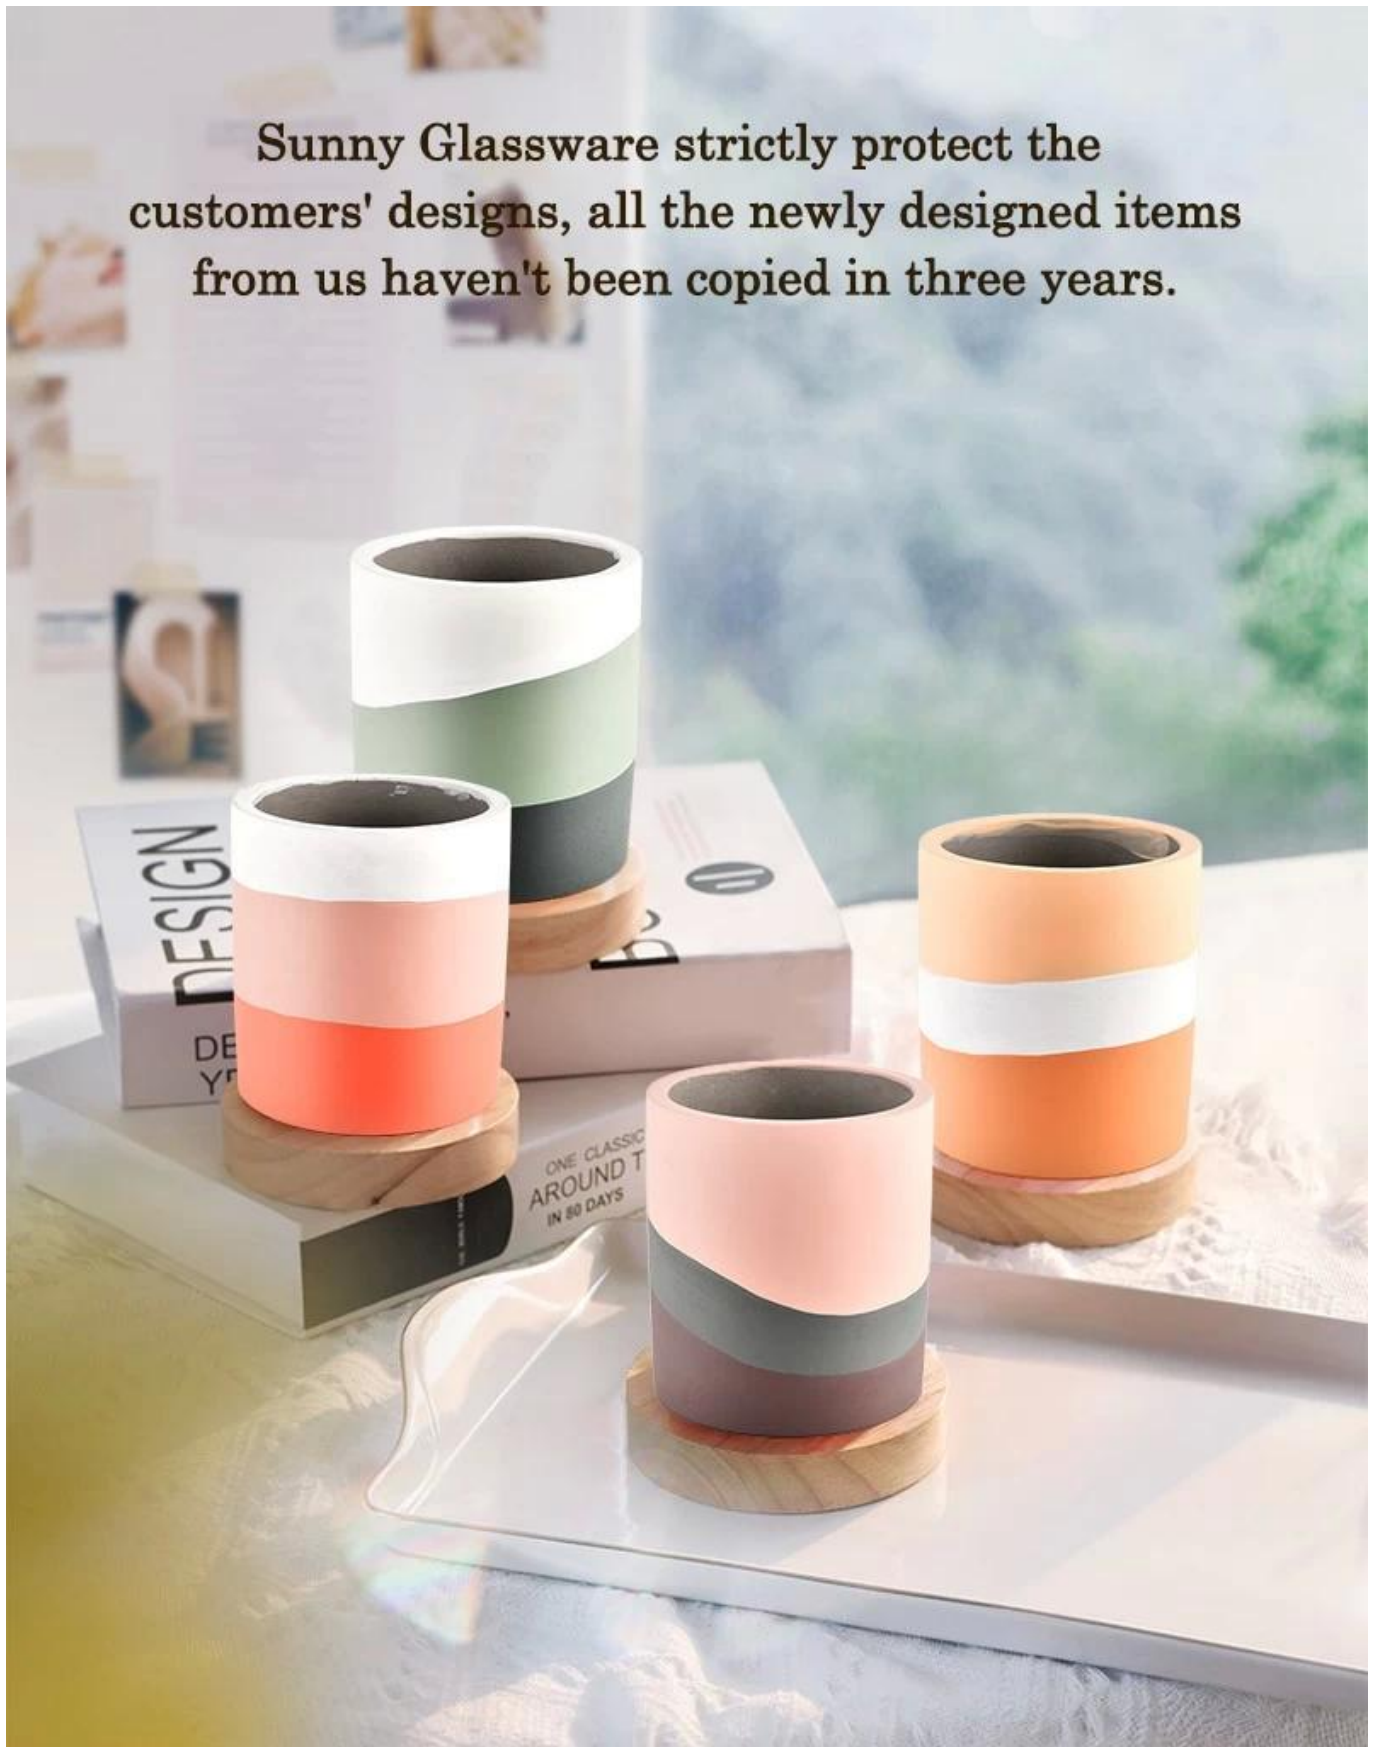

## Unik design 16oz [betongljusburkar](#) tillverkar förnödenheter

Sunny Glassware strictly protect the customers' designs, all the newly designed items from us haven't been copied in three years.

Varför välja [Sunny Glass](#)