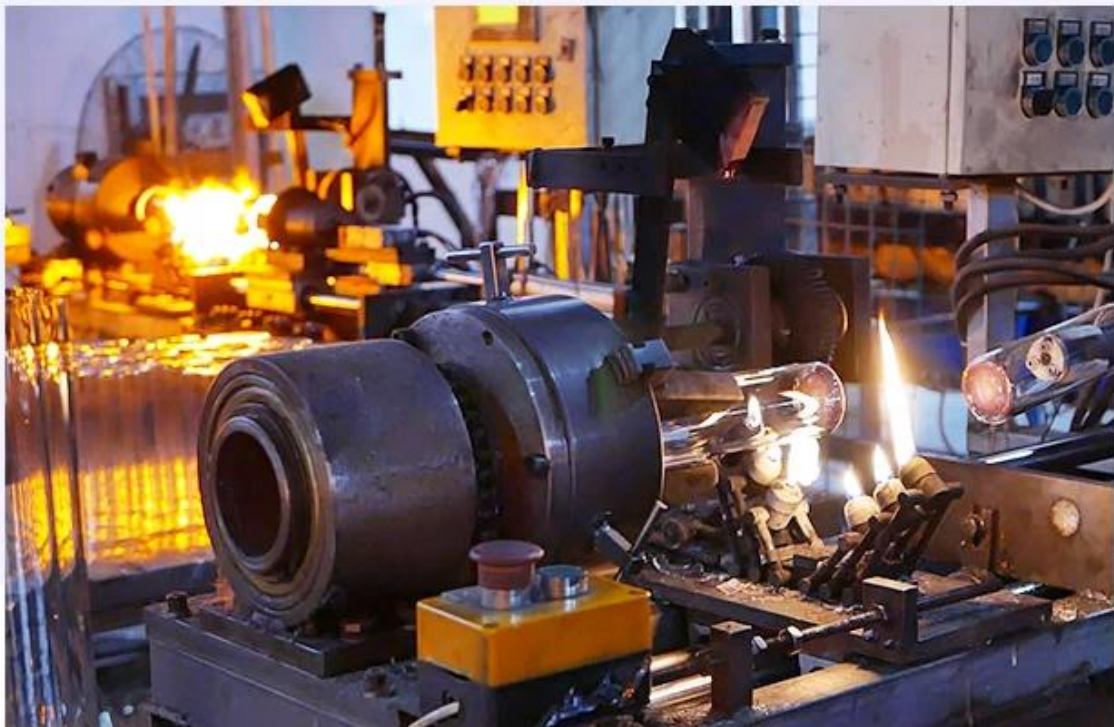

CHRISTMAS ETC

Fabriksutställning

FACTORY

There are about 20000 square meters in our factory which was built in 1992 year; Superior quality and high efficiency can be guaranteed.

Processantverk

PROCESS CRAFTS