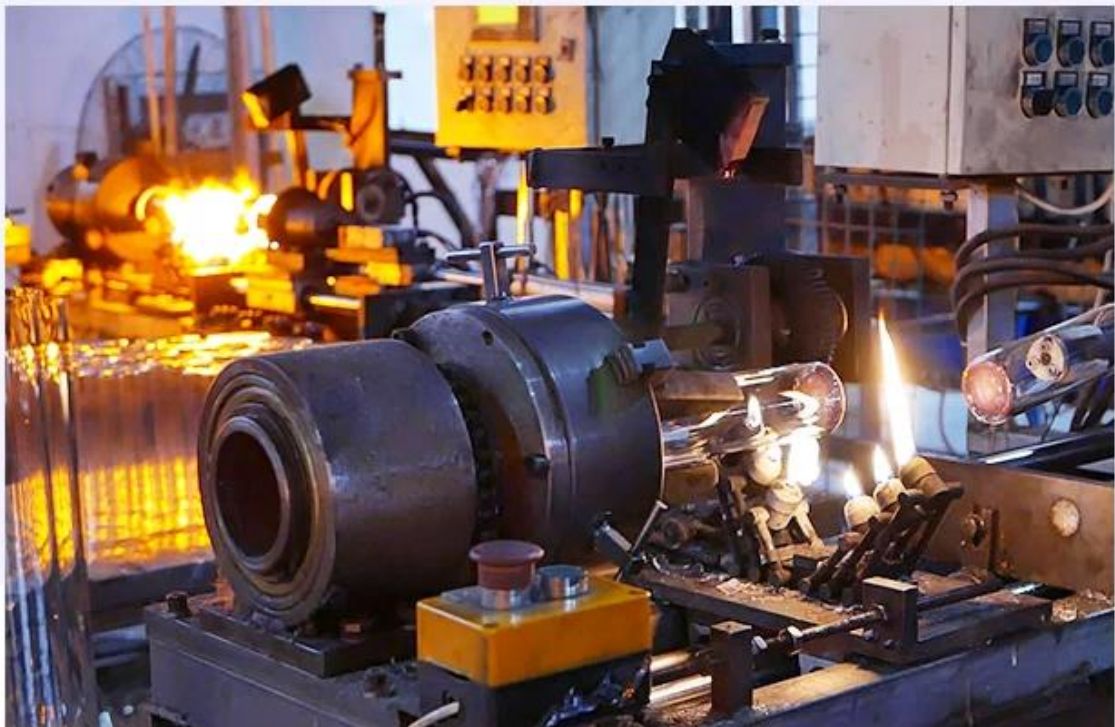

CHRISTMAS ETC

Fabriksutställning

FACTORY

There are about 20000 square meters in our factory which was built in 1992 year; Superior quality and high efficiency can be guaranteed.

Processantverk

PROCESS CRAFTS