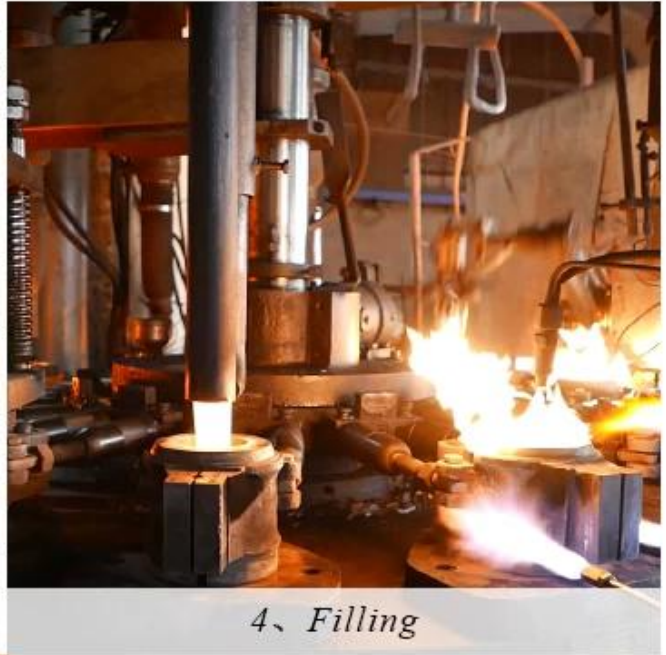

There are about 20000 square meters in our factory which was built in 1992 year; Superior quality and high efficiency can be guaranteed.

Processantverk

PROCESS CRAFTS

1、 Raw Material

2、 Melting

4、 Filling

3、 Cutting