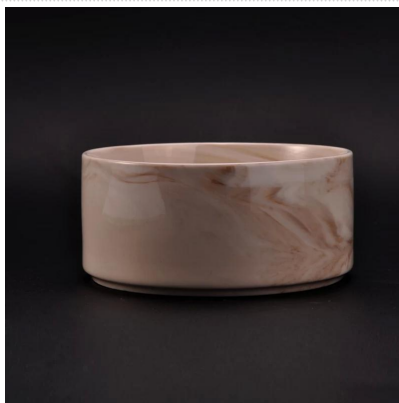

Ceramic candle holder with colorful pattern

Product Details

Item number.	SGSN16121607-1
Material	Ceramic candle holder with colorful pattern
Craft	hand made ceramic candle jar
Samples time	1. 5 days if there is a form and size of the ceramic 2. 15 days, if you need a new shape and size ceramic
Product Capacity	500,000 ~ 1,000,000 pieces per month
The Features of products	1. Hand made home decor ceramic candle holder 2. used for scented candles,wax,etc 3. It can be different colors pattern and shapes if need

Usage of Product

1. Ceramic canlde holders can be used in wedding decoration, home decoration, party,banquet etc,
2. This candle container is very great as a gorgeous centerpiece for an event

3. The pottery candle jars can decorate your indoors and outdoors with this delicatd rose figure glass candle holder.

4. The ceramic candle vessel is wonderful gift as housewarmings and other events.

More Product Pictures

Similar Products Link

Decorative handmade soy wax ceramic scented candle jar

Hot sale matte white marble candle bowl for home fragrance